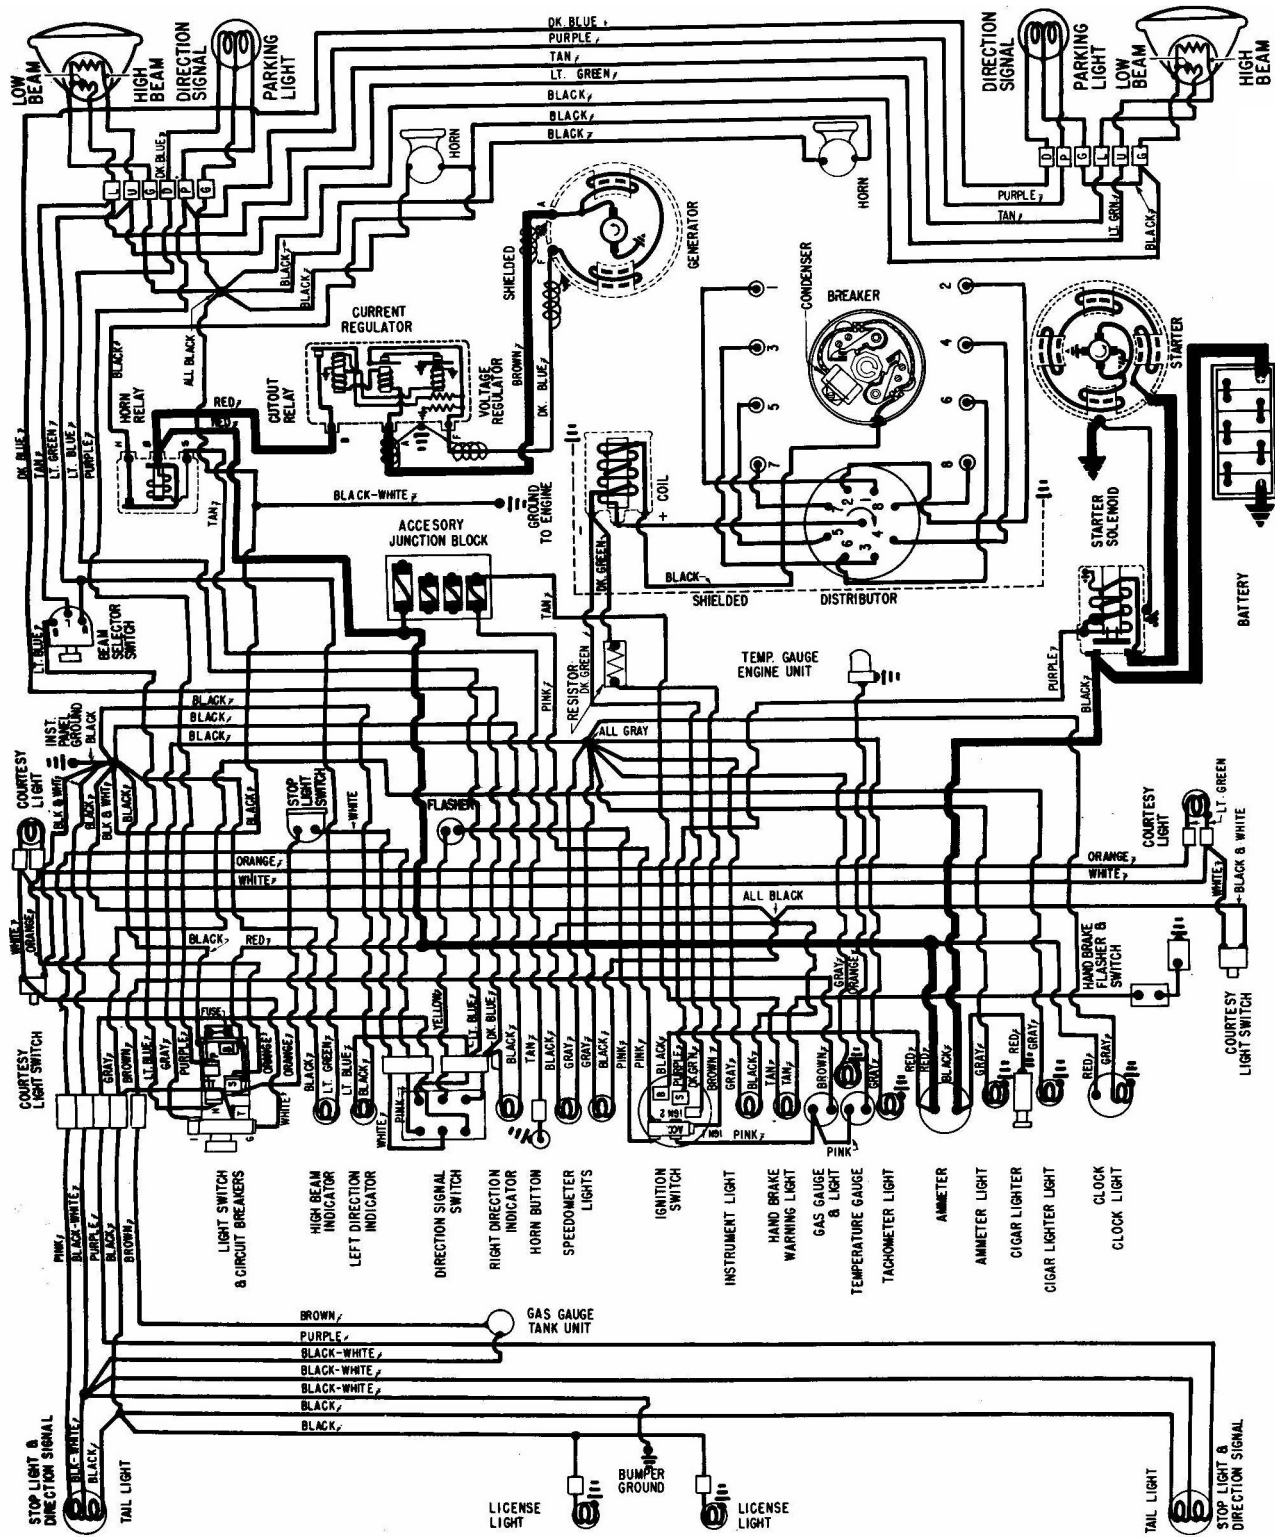

CHEVROLET CORVETTE 1956

# CHEVROLET G.M. 6-WAY SEATS 1956

# CHEVROLET CORVETTE TOP CONTROL 1956