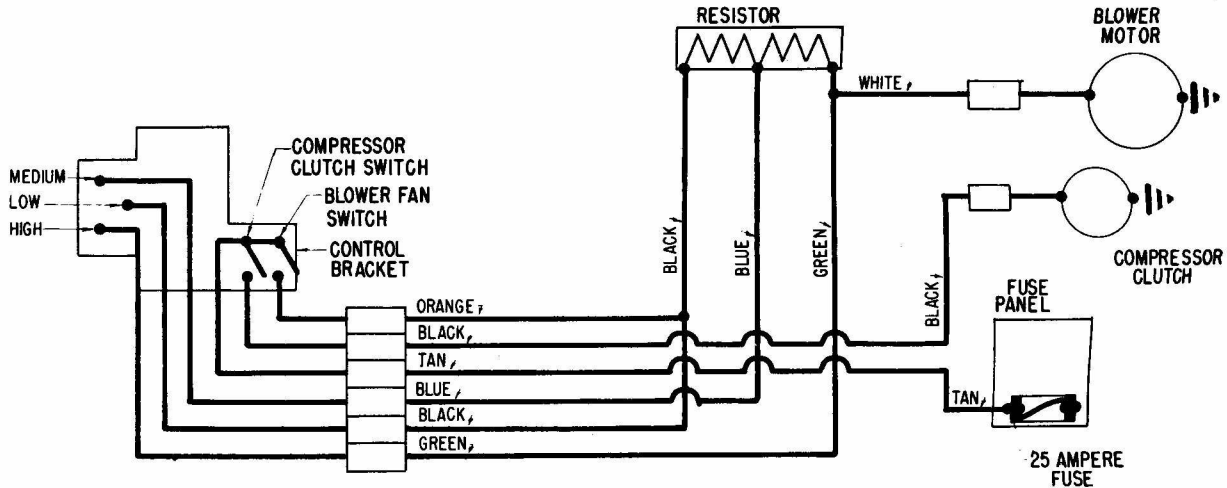

CHEVROLET CORVETTE AIR CONDITIONING 1956