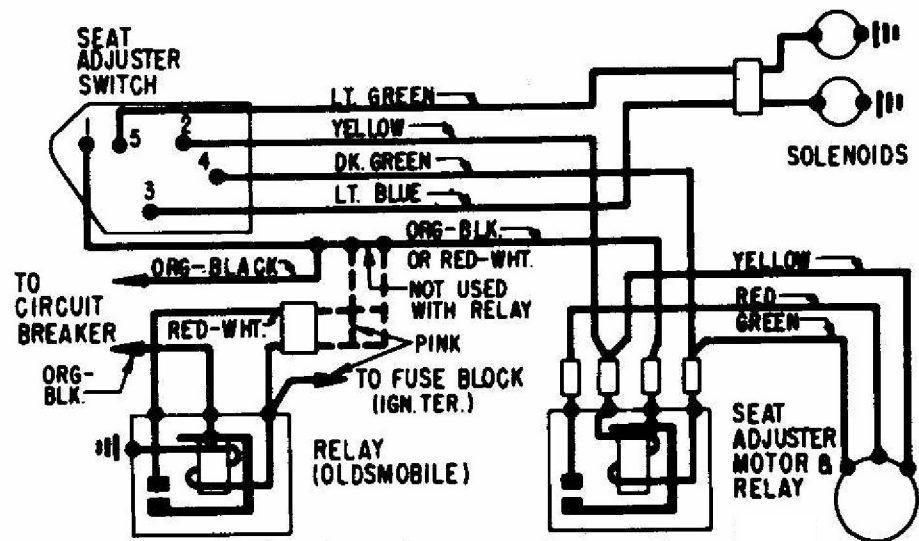

# CHEVY CORVETTE EARLY 1970

**CORVETTE TRANSISTOR IGNITION CIRCUIT**

**CHEVROLET POWER WINDOW WIRING**

**CORVETTE HEADLIGHT VACUUM CONTROL  
SCHEMATIC CIRCUITS**

GENERAL MOTORS  
6-WAY SEAT WIRING DIAGRAM

GENERAL MOTORS  
4-WAY SEAT WIRING DIAGRAM  
(SWITCH IN SEAT SIDE PANEL)

GENERAL MOTORS  
2-WAY SEAT ADJUSTER WIRING DIAGRAM