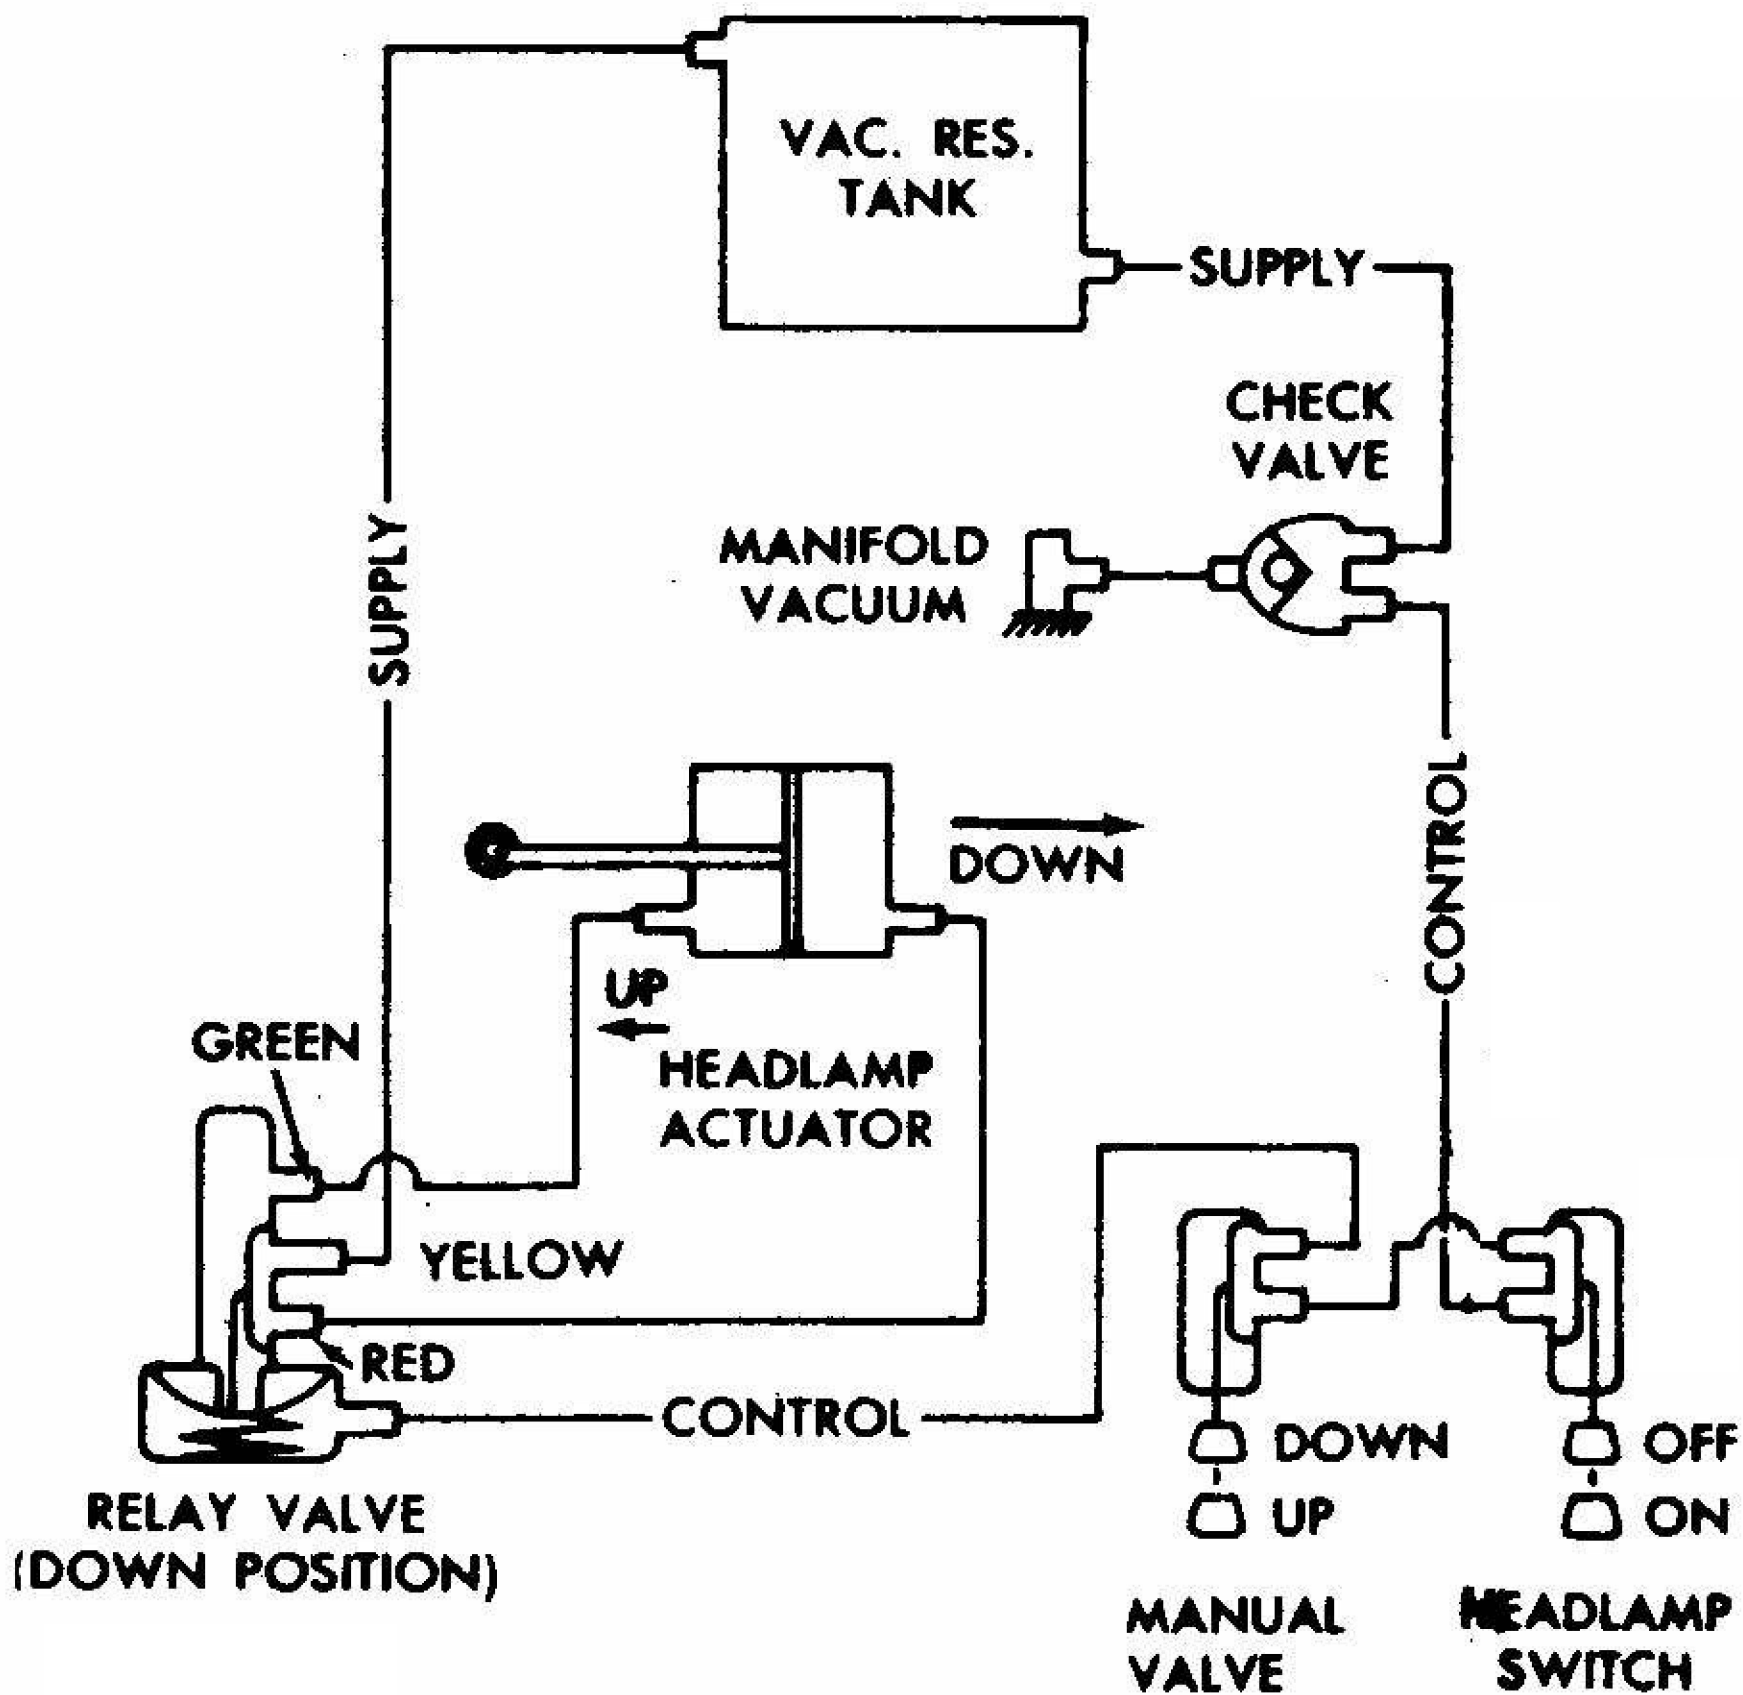

# CHEVY CORVETTE EARLY 1970

**CORVETTE TRANSISTOR IGNITION CIRCUIT**

**CHEVROLET POWER WINDOW WIRING**

**CORVETTE HEADLIGHT VACUUM CONTROL  
SCHEMATIC CIRCUITS**

GENERAL MOTORS  
6-WAY SEAT WIRING DIAGRAM

GENERAL MOTORS  
4-WAY SEAT WIRING DIAGRAM  
(SWITCH IN SEAT SIDE PANEL)

GENERAL MOTORS  
2-WAY SEAT ADJUSTER WIRING DIAGRAM