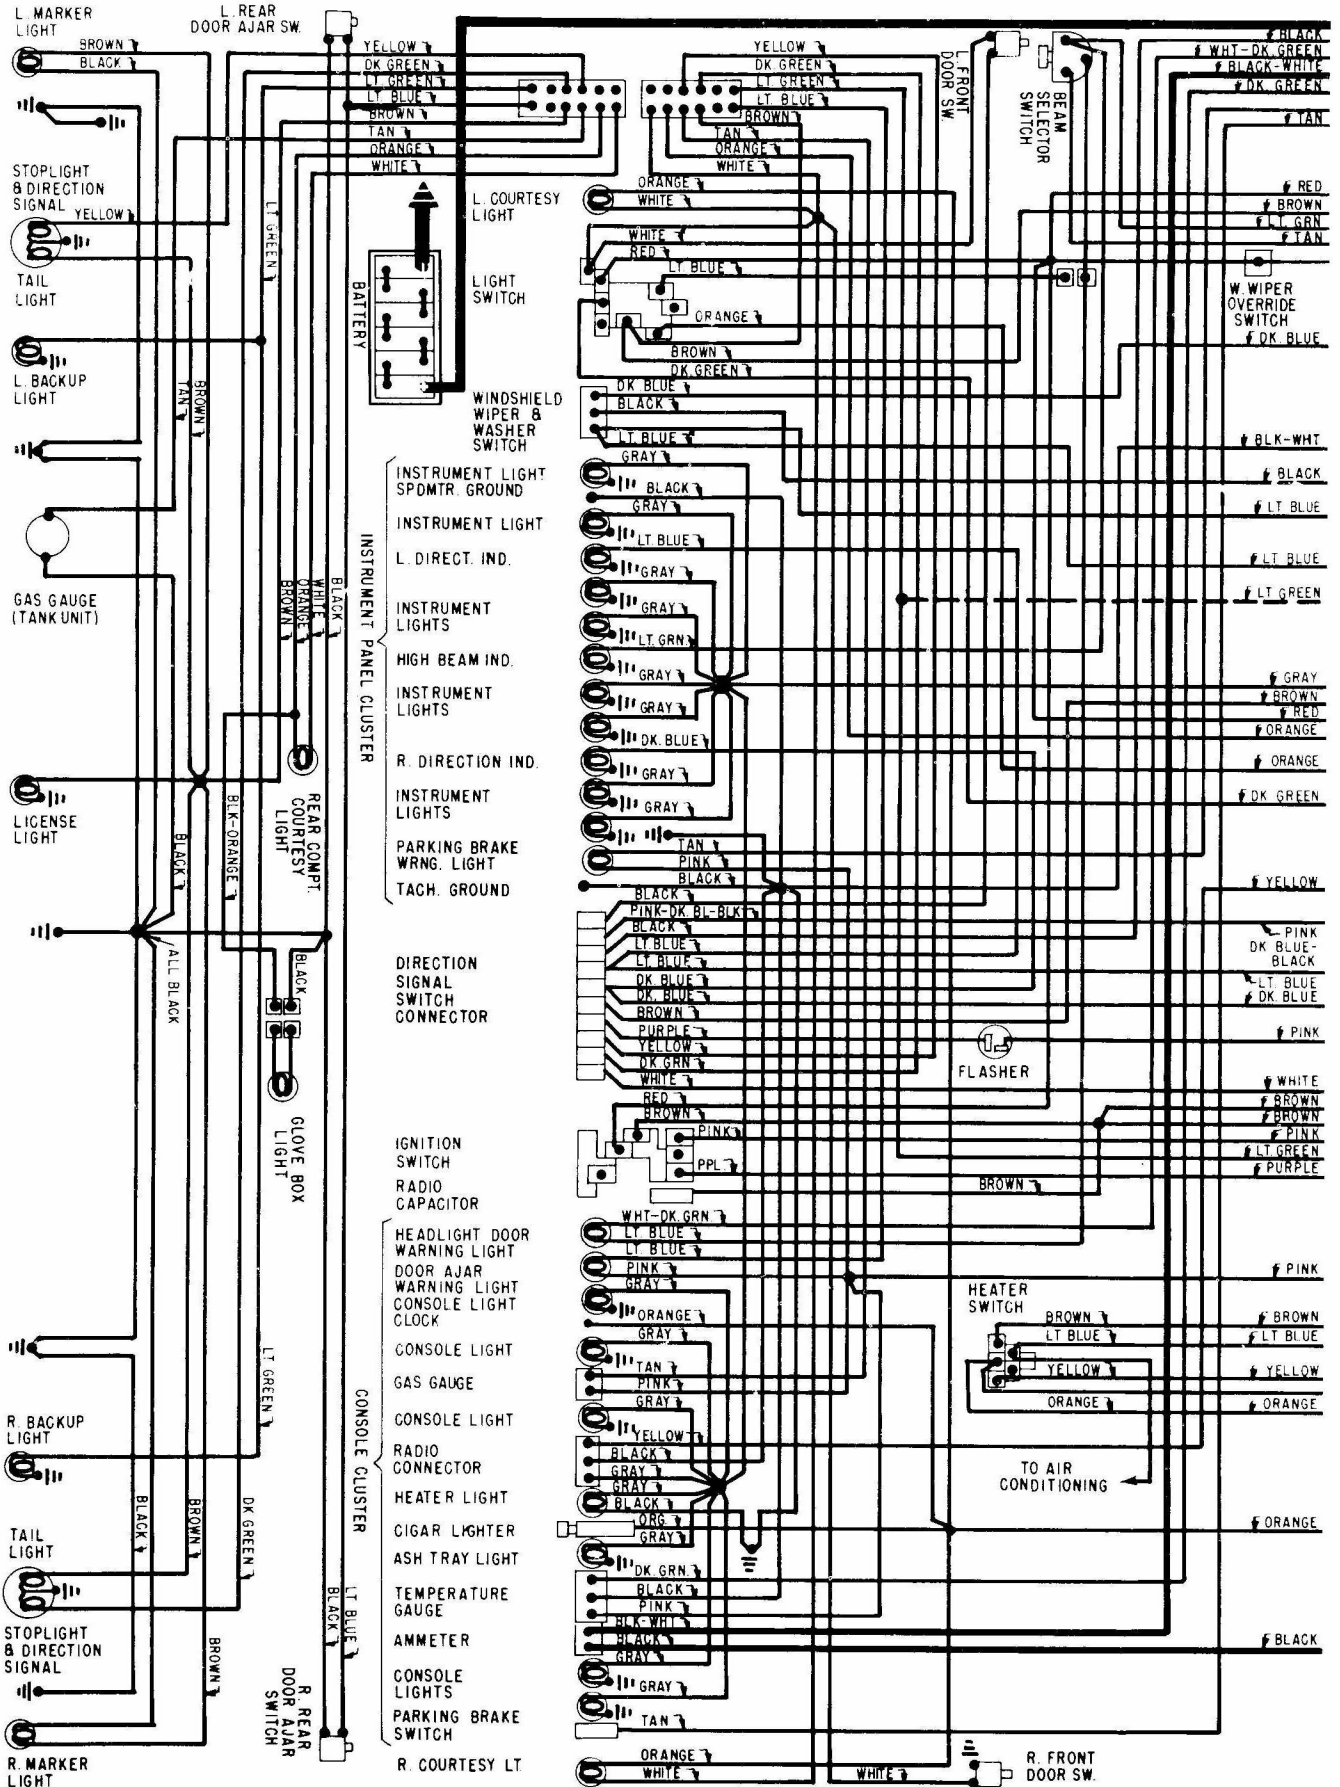

# CHEVY CORVETTE EARLY 1970

# CHEVY CORVETTE EARLY 1970

**CORVETTE TRANSISTOR IGNITION CIRCUIT**

**CHEVROLET POWER WINDOW WIRING**

**CORVETTE HEADLIGHT VACUUM CONTROL  
SCHEMATIC CIRCUITS**

GENERAL MOTORS  
6-WAY SEAT WIRING DIAGRAM

GENERAL MOTORS  
4-WAY SEAT WIRING DIAGRAM  
(SWITCH IN SEAT SIDE PANEL)

GENERAL MOTORS  
2-WAY SEAT ADJUSTER WIRING DIAGRAM