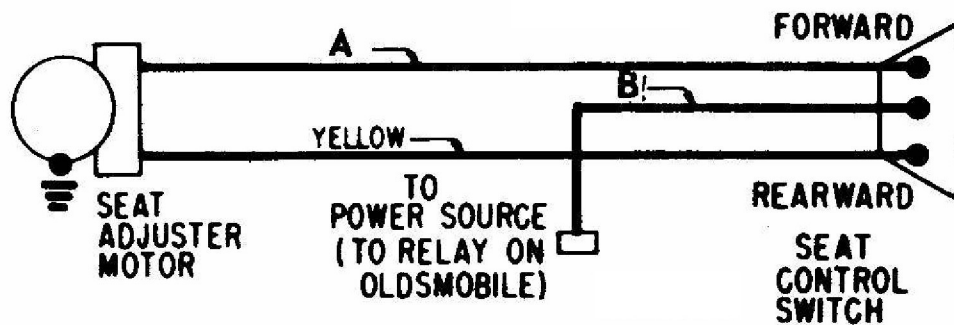

# CHEVY CORVETTE EARLY 1970

**CORVETTE TRANSISTOR IGNITION CIRCUIT**

**CHEVROLET POWER WINDOW WIRING**

**CORVETTE HEADLIGHT VACUUM CONTROL  
SCHEMATIC CIRCUITS**

GENERAL MOTORS  
6-WAY SEAT WIRING DIAGRAM

GENERAL MOTORS  
4-WAY SEAT WIRING DIAGRAM  
(SWITCH IN SEAT SIDE PANEL)

GENERAL MOTORS  
2-WAY SEAT ADJUSTER WIRING DIAGRAM