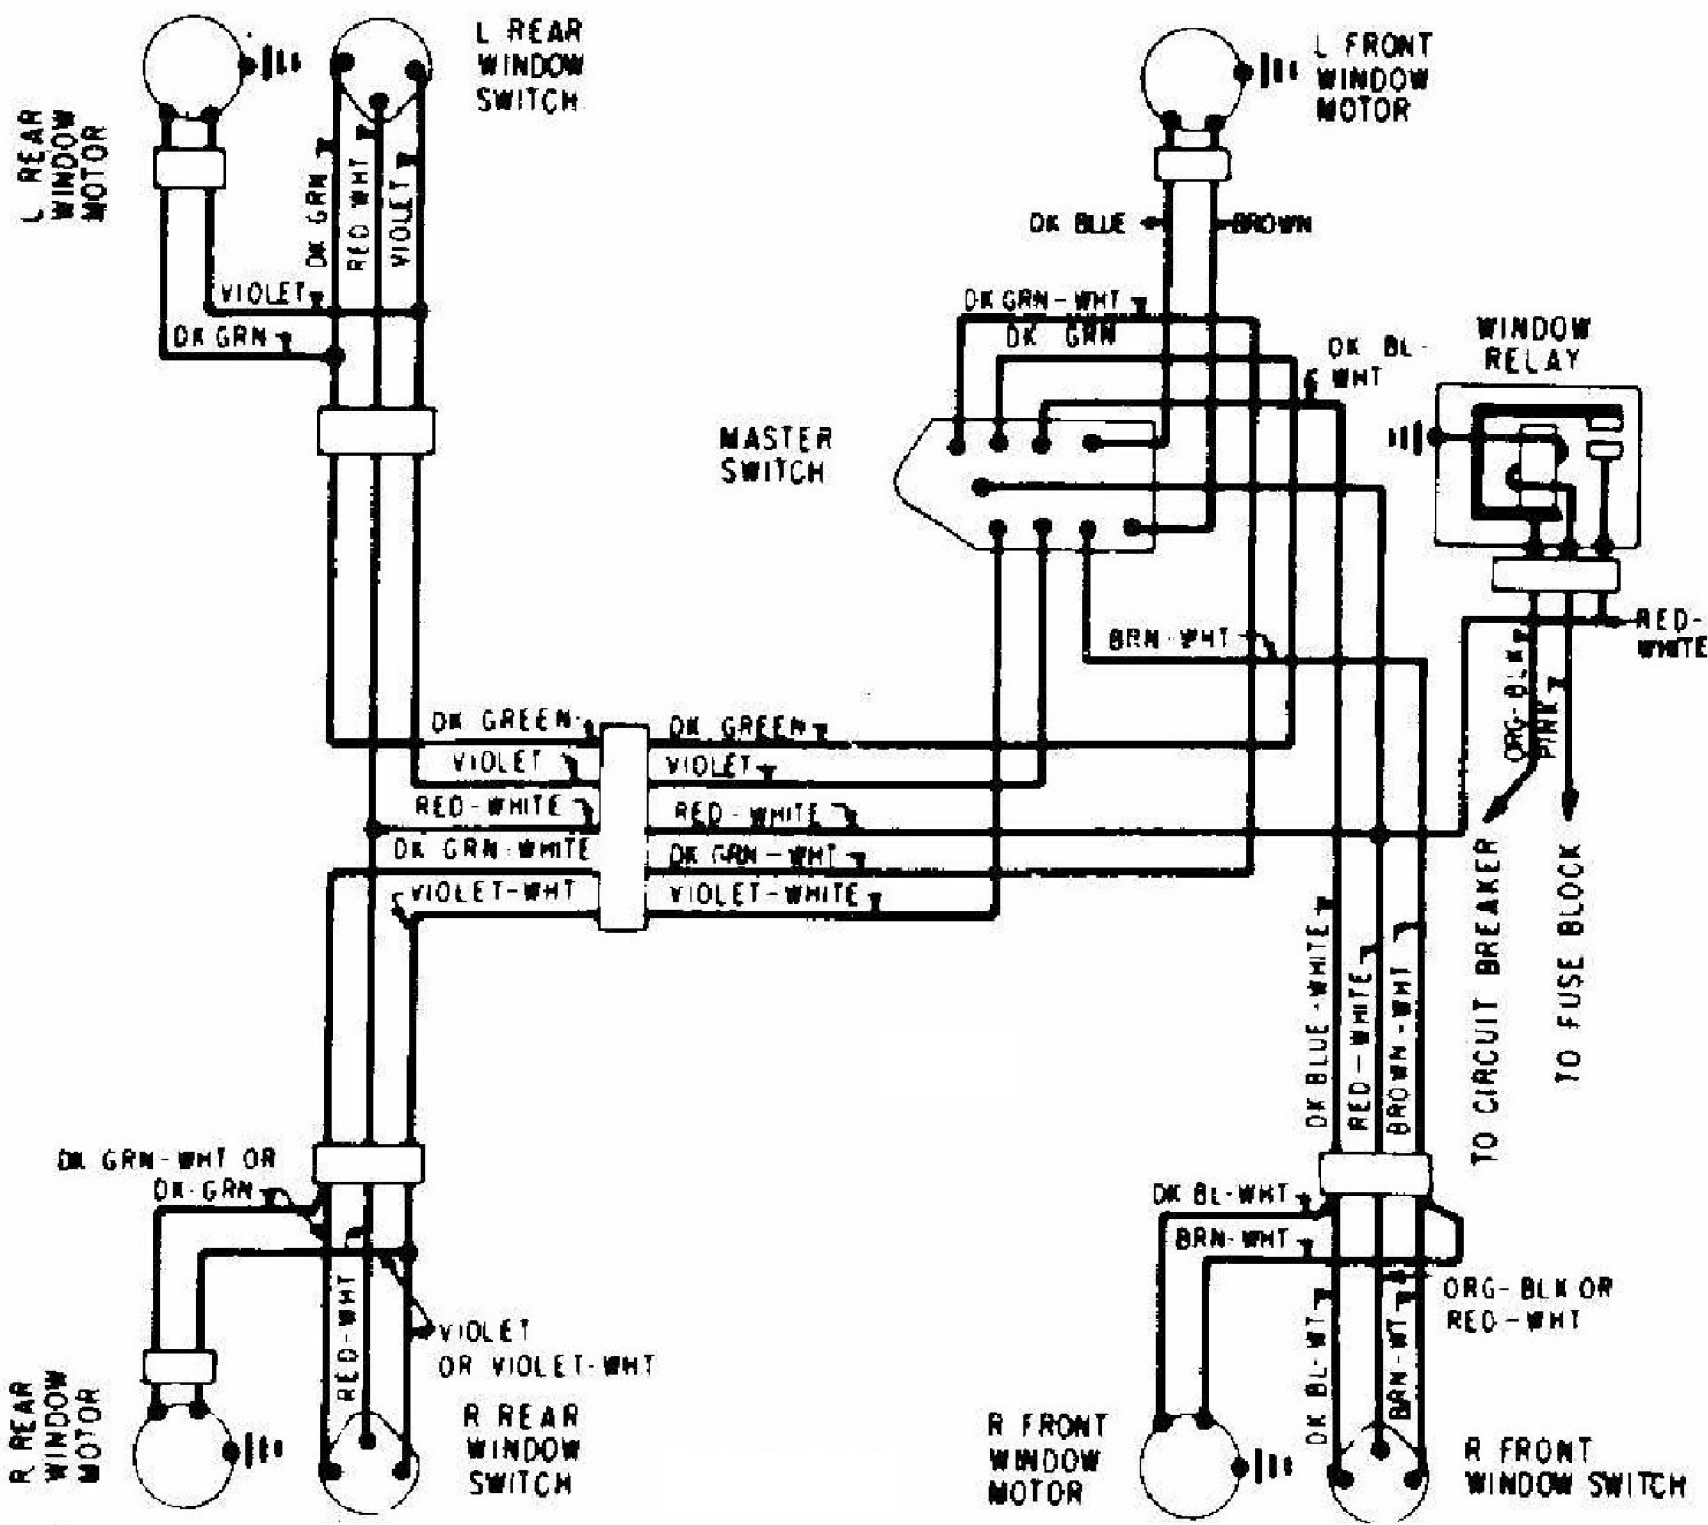

# CHEVY CORVETTE EARLY 1970

**CORVETTE TRANSISTOR IGNITION CIRCUIT**

**CHEVROLET POWER WINDOW WIRING**

**CORVETTE HEADLIGHT VACUUM CONTROL  
SCHEMATIC CIRCUITS**

GENERAL MOTORS  
6-WAY SEAT WIRING DIAGRAM

GENERAL MOTORS  
4-WAY SEAT WIRING DIAGRAM  
(SWITCH IN SEAT SIDE PANEL)

GENERAL MOTORS  
2-WAY SEAT ADJUSTER WIRING DIAGRAM