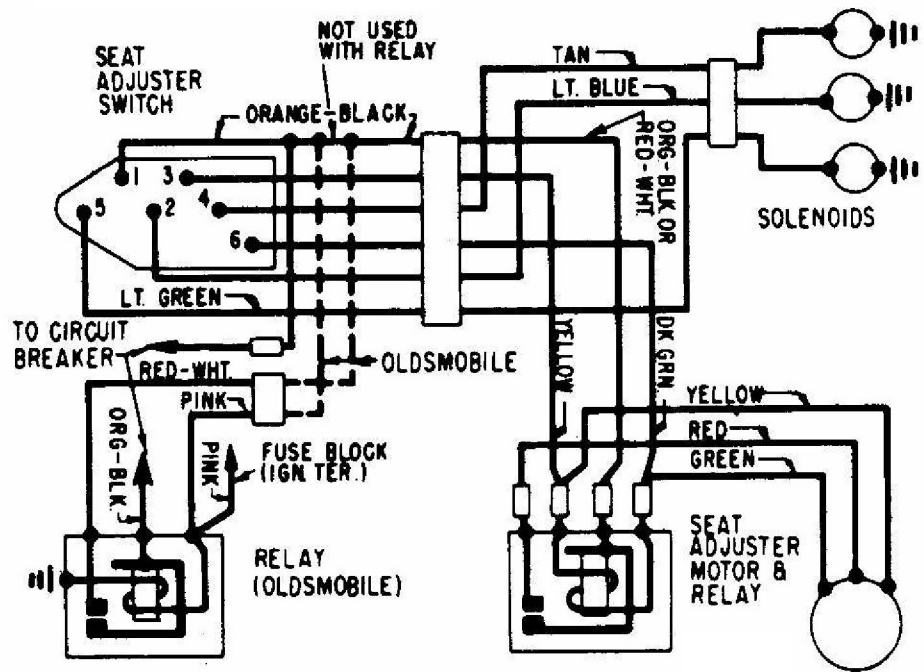

# CHEVY CORVETTE EARLY 1970

**CORVETTE TRANSISTOR IGNITION CIRCUIT**

**CHEVROLET POWER WINDOW WIRING**

**CORVETTE HEADLIGHT VACUUM CONTROL  
SCHEMATIC CIRCUITS**

GENERAL MOTORS  
6-WAY SEAT WIRING DIAGRAM

GENERAL MOTORS  
4-WAY SEAT WIRING DIAGRAM  
(SWITCH IN SEAT SIDE PANEL)

GENERAL MOTORS  
2-WAY SEAT ADJUSTER WIRING DIAGRAM