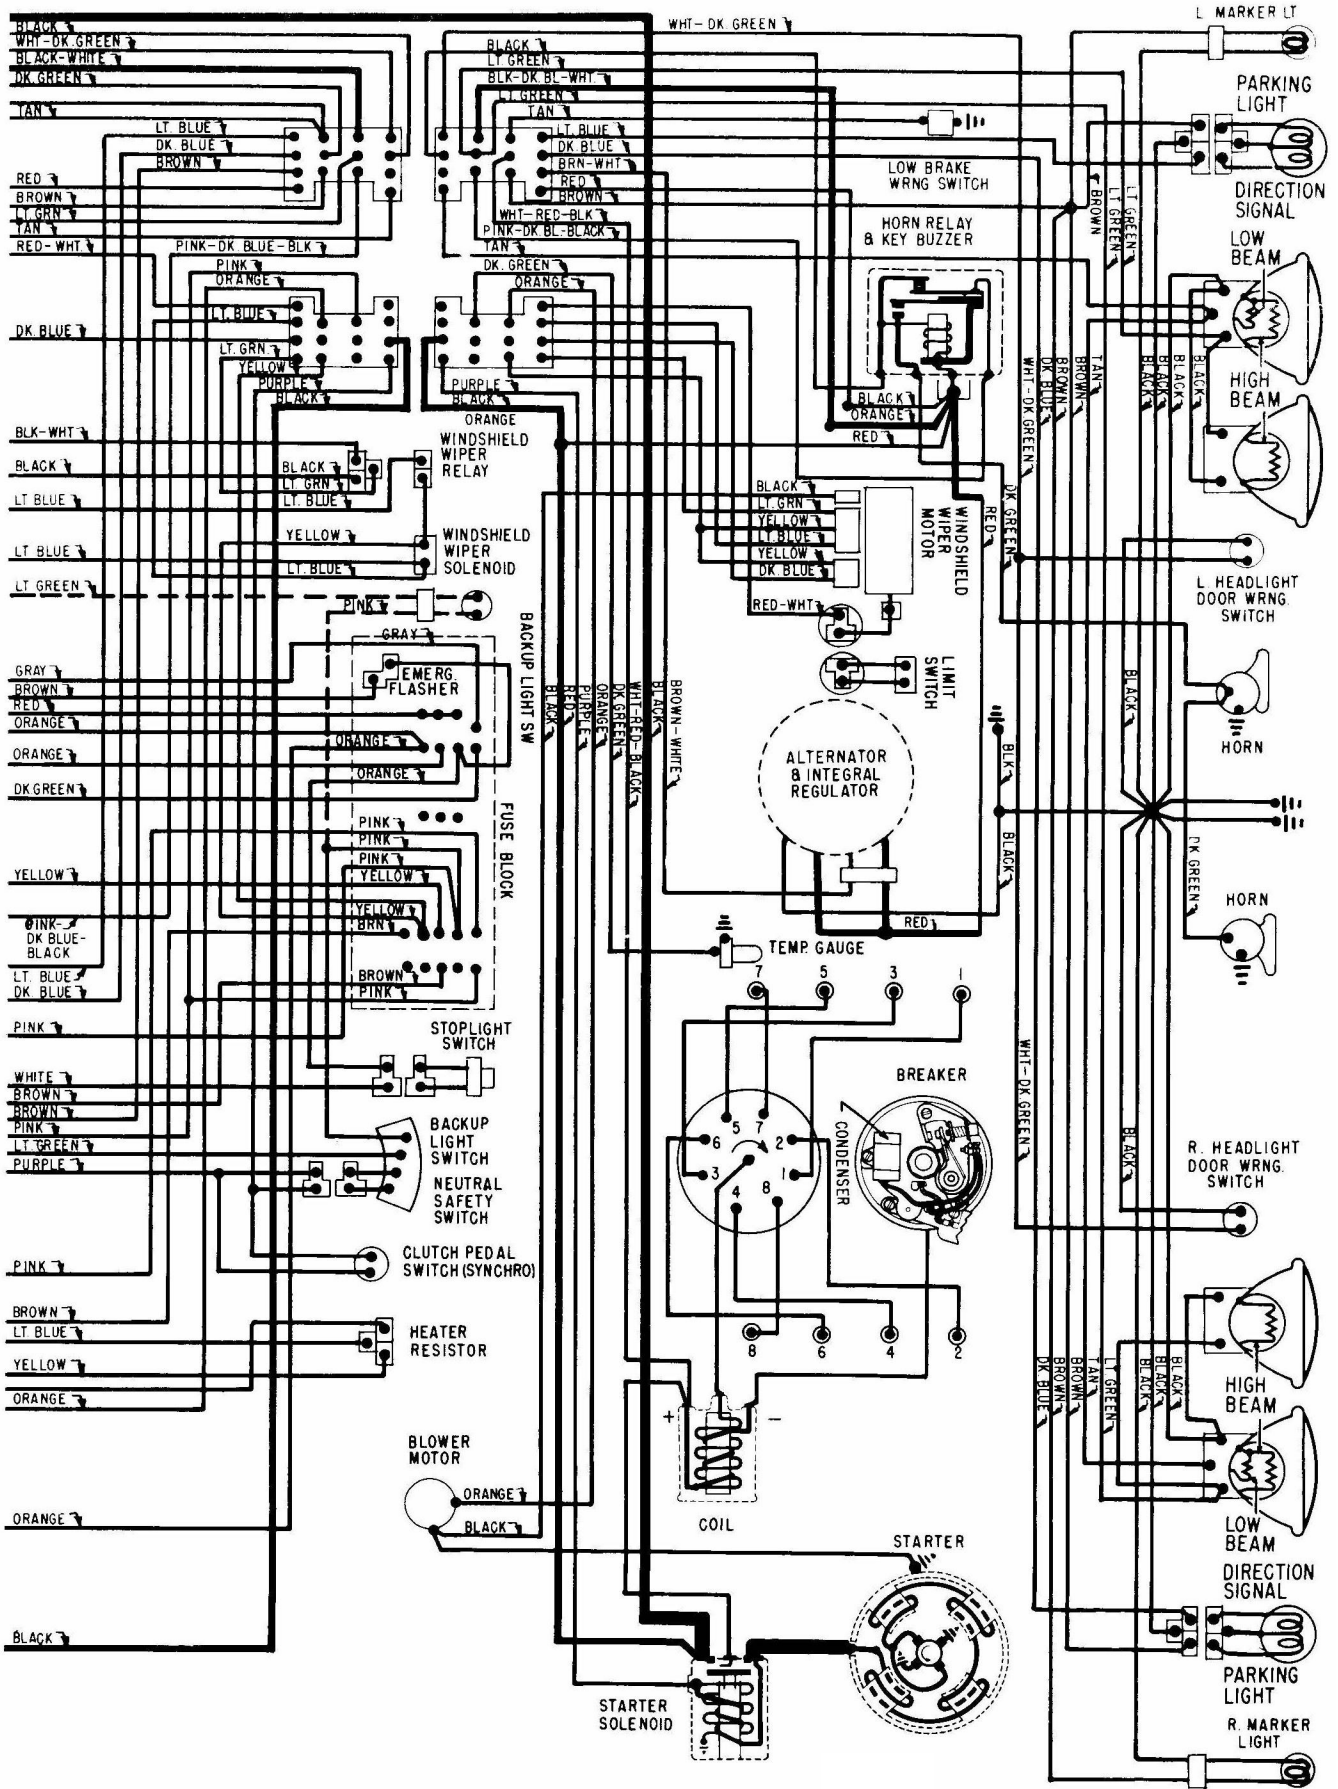

# CHEVY CORVETTE EARLY 1970

# CHEVY CORVETTE EARLY 1970

**CORVETTE TRANSISTOR IGNITION CIRCUIT**

**CHEVROLET POWER WINDOW WIRING**

**CORVETTE HEADLIGHT VACUUM CONTROL  
SCHEMATIC CIRCUITS**

GENERAL MOTORS  
6-WAY SEAT WIRING DIAGRAM

GENERAL MOTORS  
4-WAY SEAT WIRING DIAGRAM  
(SWITCH IN SEAT SIDE PANEL)

GENERAL MOTORS  
2-WAY SEAT ADJUSTER WIRING DIAGRAM