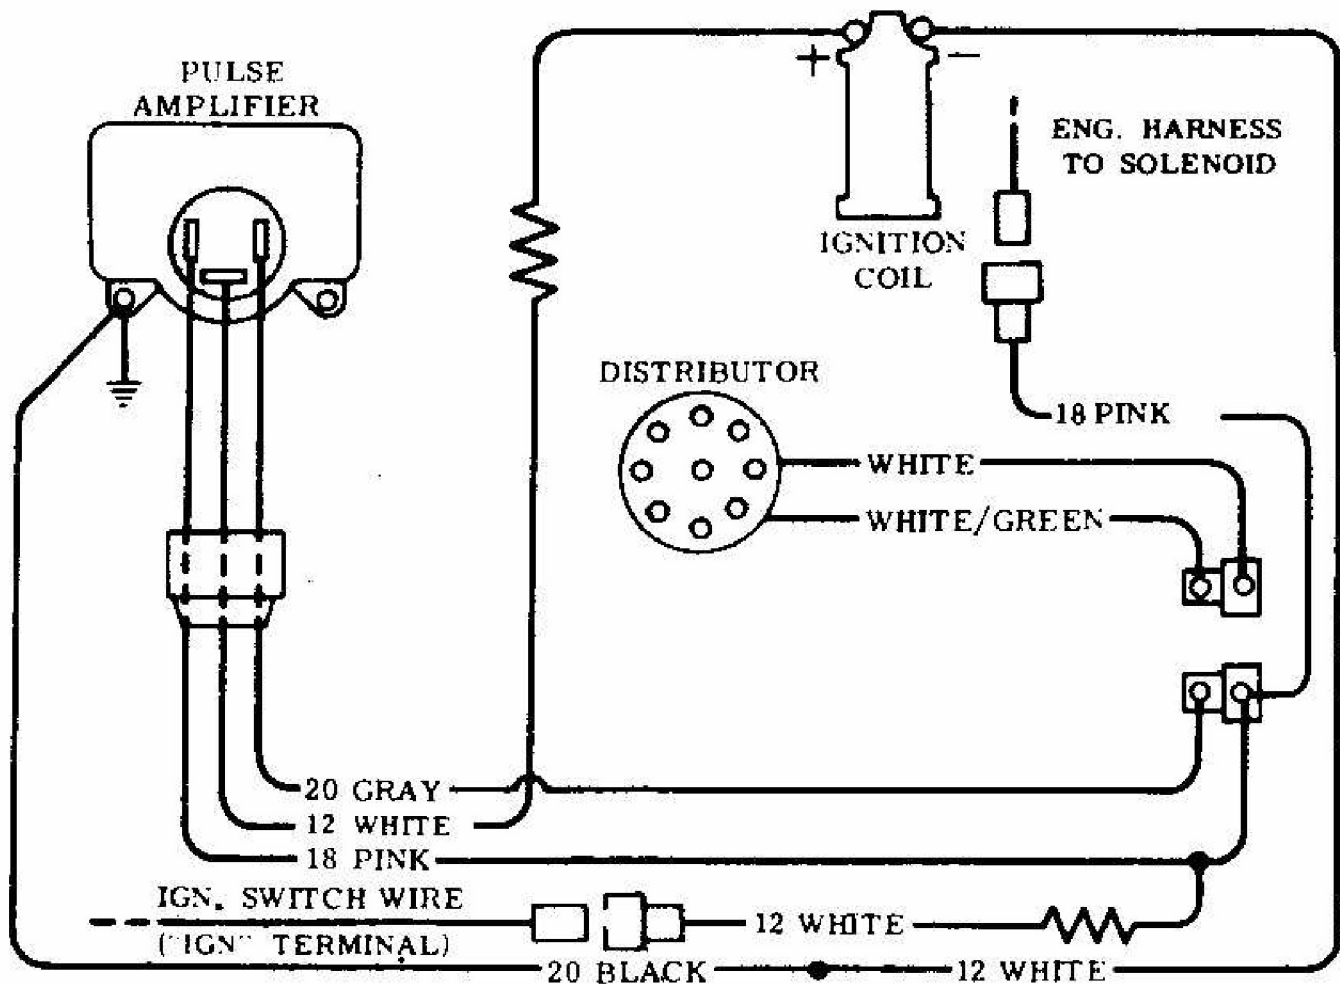

# CHEVY CORVETTE EARLY 1970

**CORVETTE TRANSISTOR IGNITION CIRCUIT**

**CHEVROLET POWER WINDOW WIRING**

**CORVETTE HEADLIGHT VACUUM CONTROL  
SCHEMATIC CIRCUITS**

GENERAL MOTORS  
6-WAY SEAT WIRING DIAGRAM

GENERAL MOTORS  
4-WAY SEAT WIRING DIAGRAM  
(SWITCH IN SEAT SIDE PANEL)

GENERAL MOTORS  
2-WAY SEAT ADJUSTER WIRING DIAGRAM