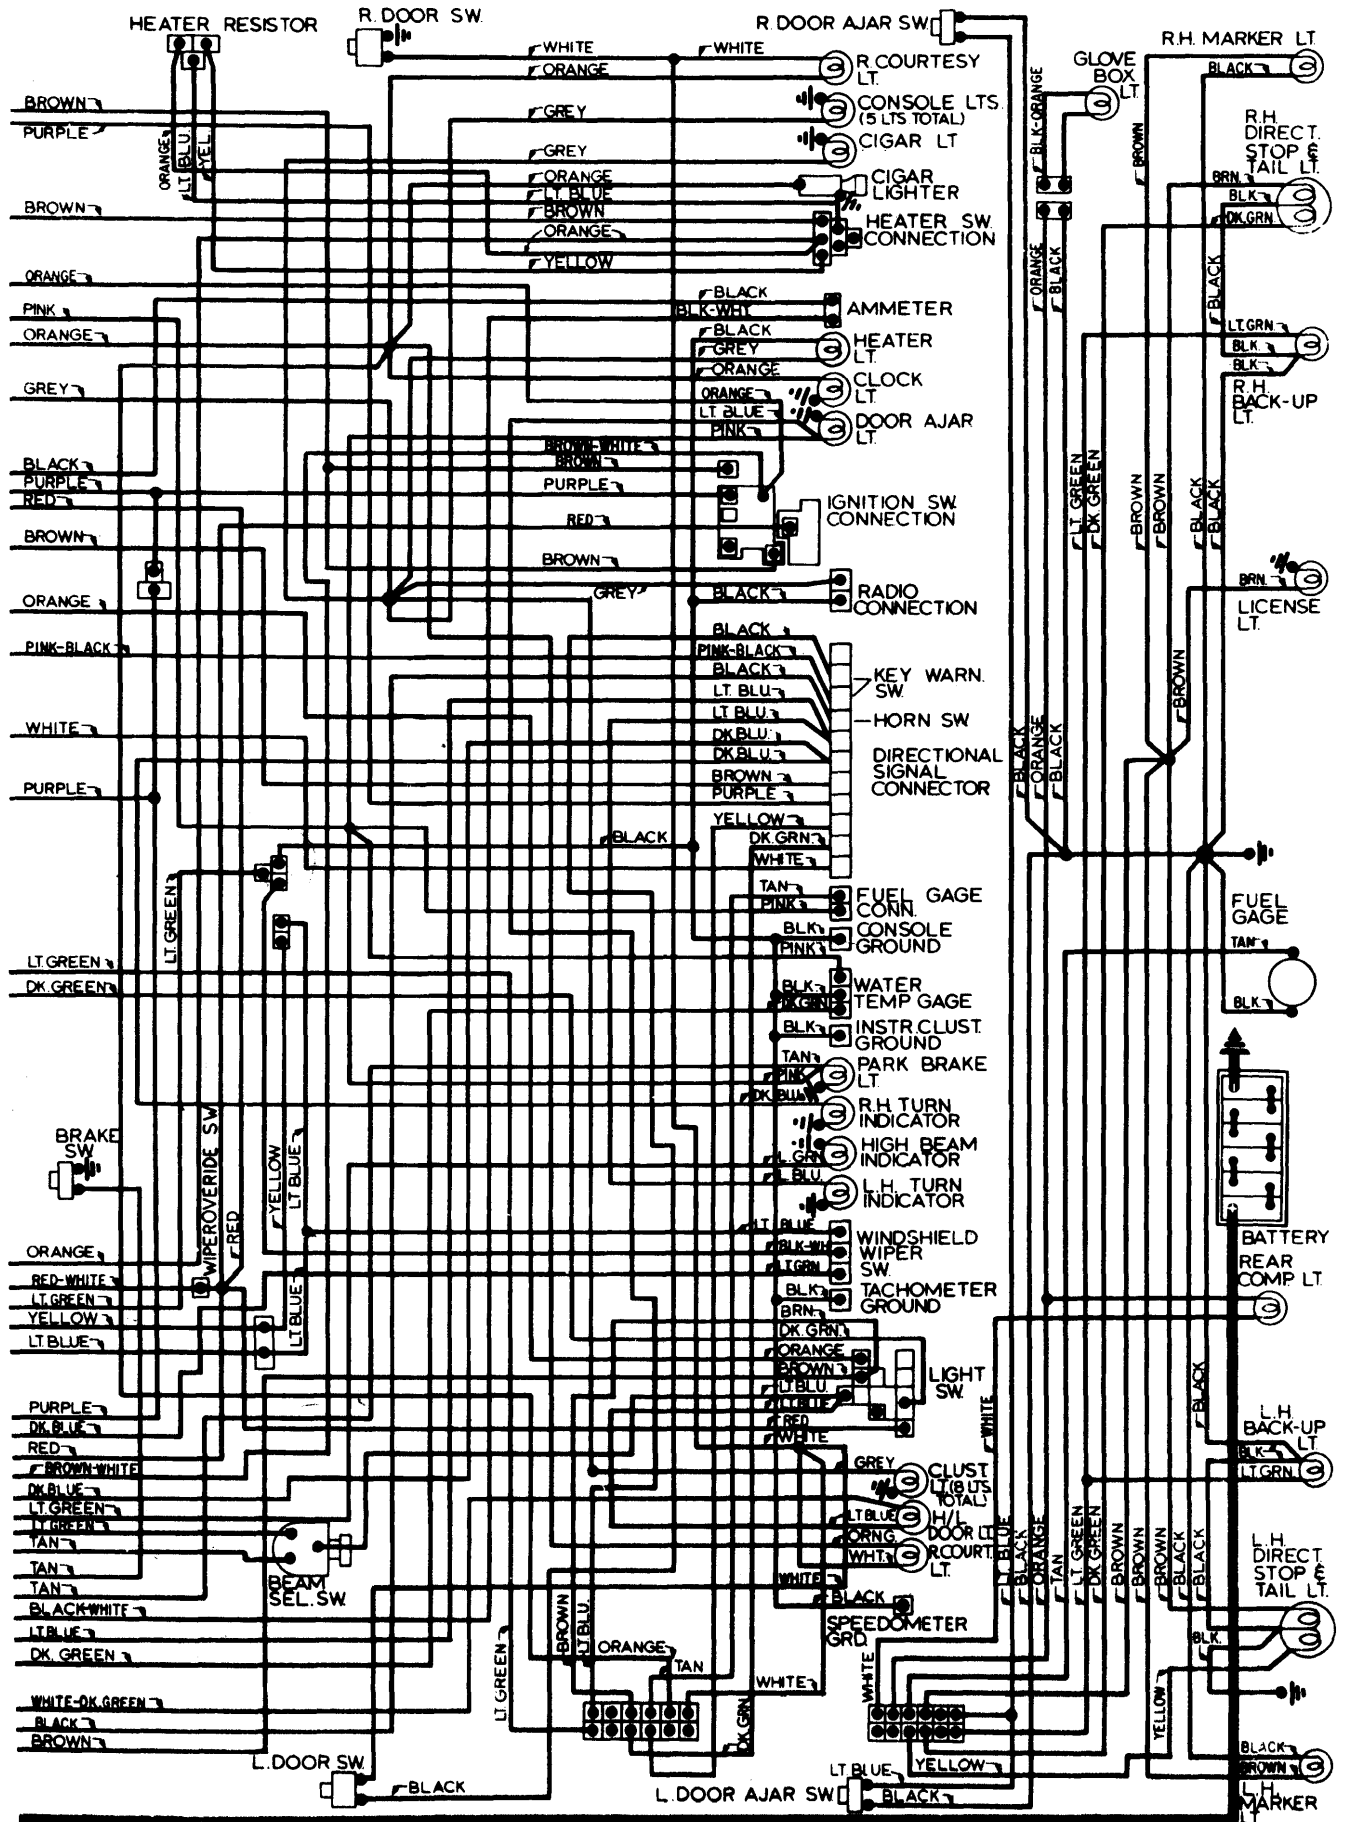

Corvette

1972 Chevrolet

1972 Chevrolet

Corvette

1972 Key Warning Buzzer

GM HORN RELAY-BUZZER WIRING DIAGRAM

CORVETTE RETRACTABLE HEADLIGHTS

**CORVETTE HEADLIGHT VACUUM CONTROL
SCHEMATIC CIRCUITS**

1972 Electric Window Defoggers

LATCHING RELAY CIRCUIT

1972 Seat Belt Warning System

TYPICAL G.M. WIRING DIAGRAM