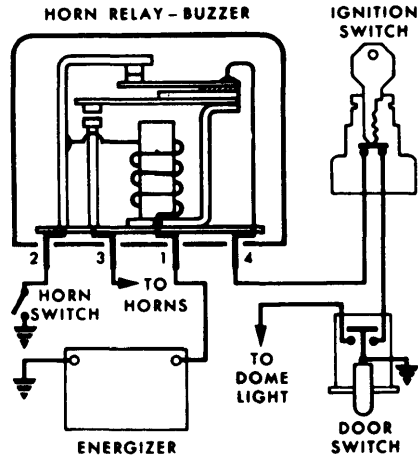

Corvette

1972 Chevrolet

1972 Chevrolet

Corvette

1972 Key Warning Buzzer

GM HORN RELAY-BUZZER WIRING DIAGRAM

CORVETTE RETRACTABLE HEADLIGHTS

**CORVETTE HEADLIGHT VACUUM CONTROL
SCHEMATIC CIRCUITS**

1972 Electric Window Defoggers

LATCHING RELAY CIRCUIT

1972 Seat Belt Warning System

TYPICAL G.M. WIRING DIAGRAM