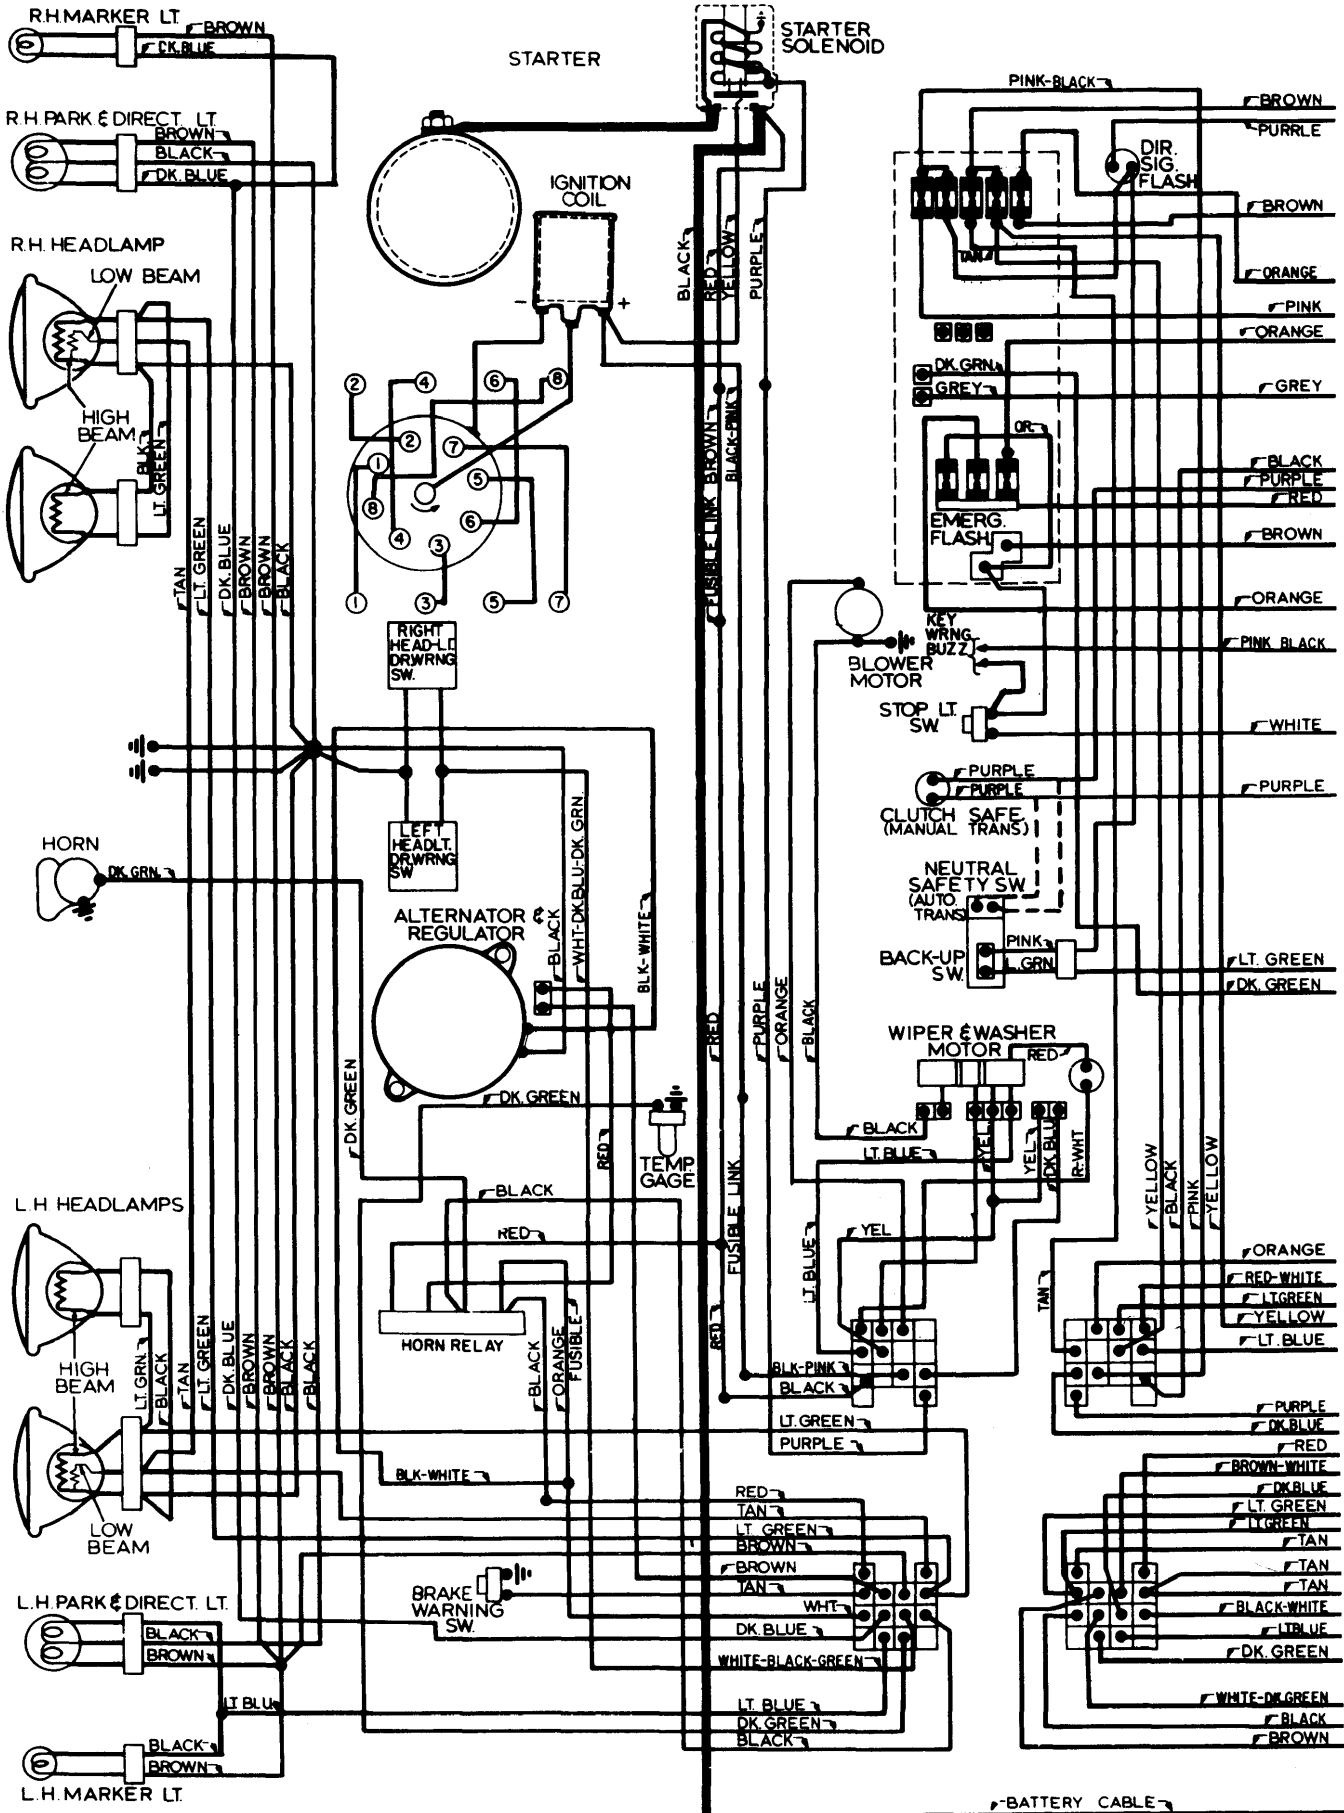

Corvette

1972 Chevrolet

1972 Chevrolet

Corvette

1972 Key Warning Buzzer

GM HORN RELAY-BUZZER WIRING DIAGRAM

CORVETTE RETRACTABLE HEADLIGHTS

**CORVETTE HEADLIGHT VACUUM CONTROL
SCHEMATIC CIRCUITS**

1972 Electric Window Defoggers

LATCHING RELAY CIRCUIT

1972 Seat Belt Warning System

TYPICAL G.M. WIRING DIAGRAM