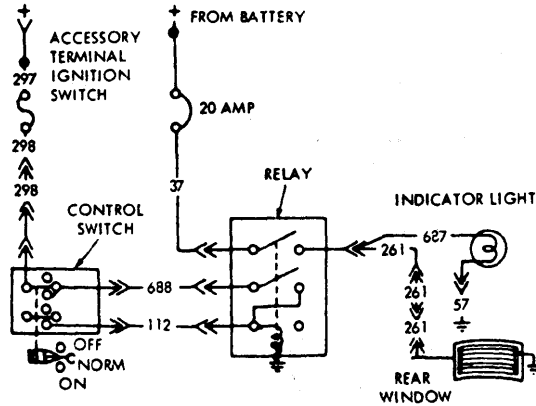

Corvette

1972 Chevrolet

1972 Chevrolet

Corvette

1972 Key Warning Buzzer

GM HORN RELAY-BUZZER WIRING DIAGRAM

CORVETTE RETRACTABLE HEADLIGHTS

**CORVETTE HEADLIGHT VACUUM CONTROL
SCHEMATIC CIRCUITS**

1972 Electric Window Defoggers

LATCHING RELAY CIRCUIT

1972 Seat Belt Warning System

TYPICAL G.M. WIRING DIAGRAM