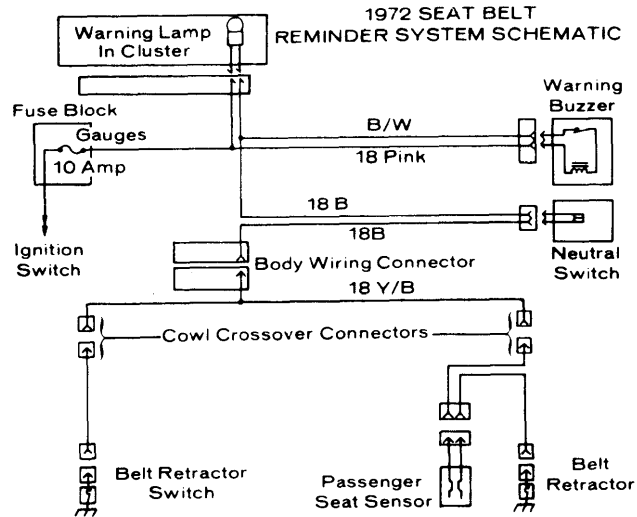

Corvette

1972 Chevrolet

1972 Chevrolet

Corvette

1972 Key Warning Buzzer

GM HORN RELAY-BUZZER WIRING DIAGRAM

CORVETTE RETRACTABLE HEADLIGHTS

**CORVETTE HEADLIGHT VACUUM CONTROL
SCHEMATIC CIRCUITS**

1972 Electric Window Defoggers

LATCHING RELAY CIRCUIT

1972 Seat Belt Warning System

TYPICAL G.M. WIRING DIAGRAM