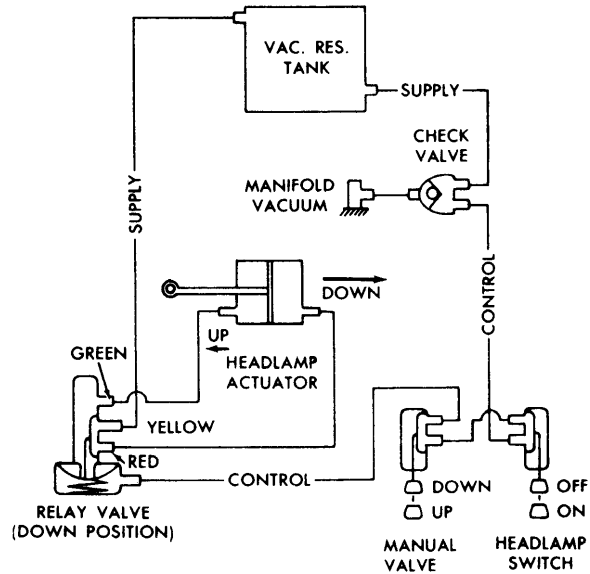

Corvette

1972 Chevrolet

1972 Chevrolet

Corvette

1972 Key Warning Buzzer

GM HORN RELAY-BUZZER WIRING DIAGRAM

CORVETTE RETRACTABLE HEADLIGHTS

**CORVETTE HEADLIGHT VACUUM CONTROL
SCHEMATIC CIRCUITS**

1972 Electric Window Defoggers

LATCHING RELAY CIRCUIT

1972 Seat Belt Warning System

TYPICAL G.M. WIRING DIAGRAM