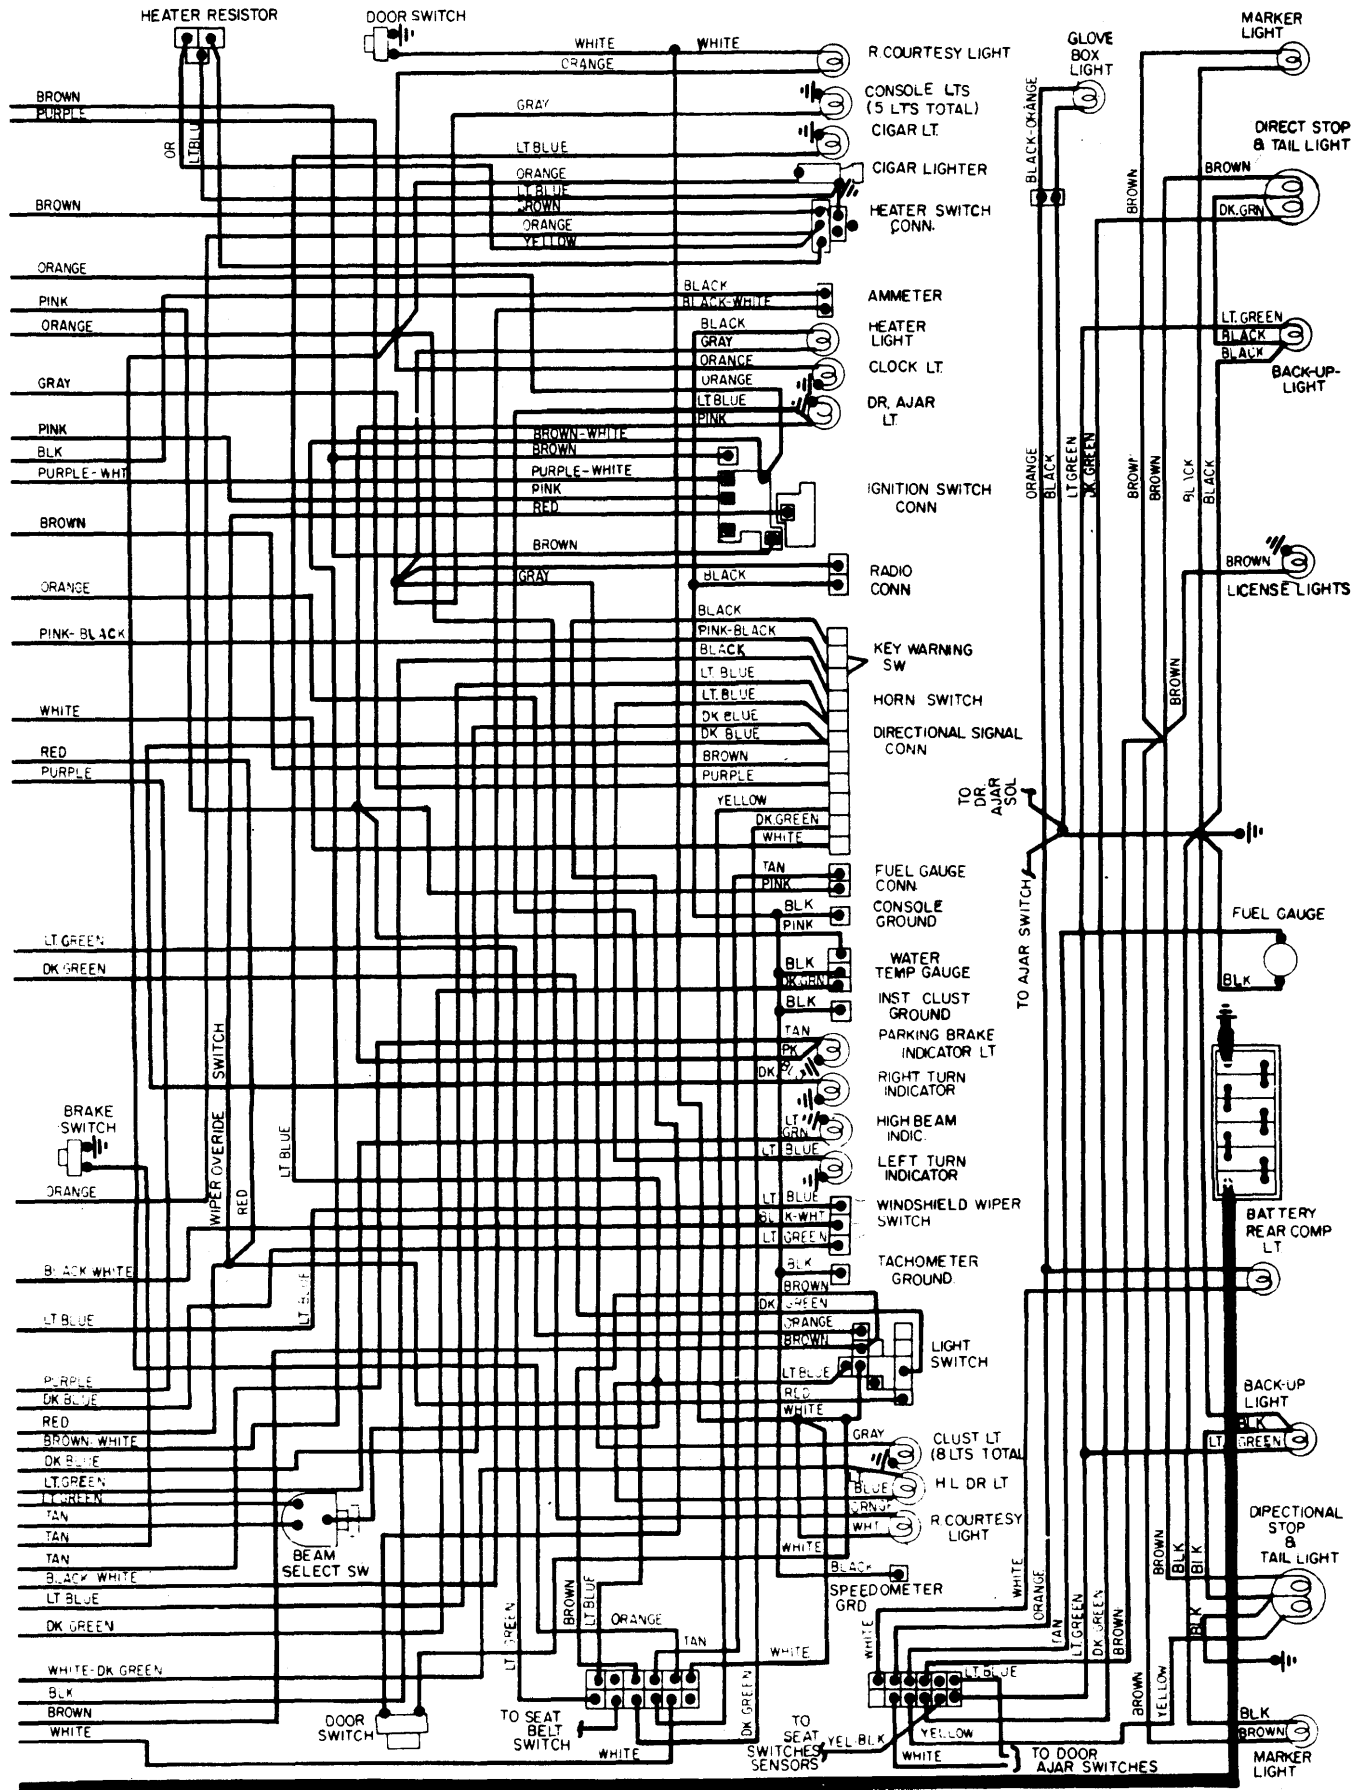

1973 Chevrolet

Corvette

1973 Chevrolet

Corvette

1973 Seat Belt Warning Systems

CORVETTE SEAT BELT WARNING SYSTEM

1973 Electric Windshield Wipers

GENERAL MOTORS DEMAND WIPER SYSTEM

1973 Power Seat Controls

GENERAL MOTORS 2-WAY POWER SEAT WIRING

GENERAL MOTORS SEAT BACK LATCH WIRING

GENERAL MOTORS 6-WAY POWER SEAT WIRING