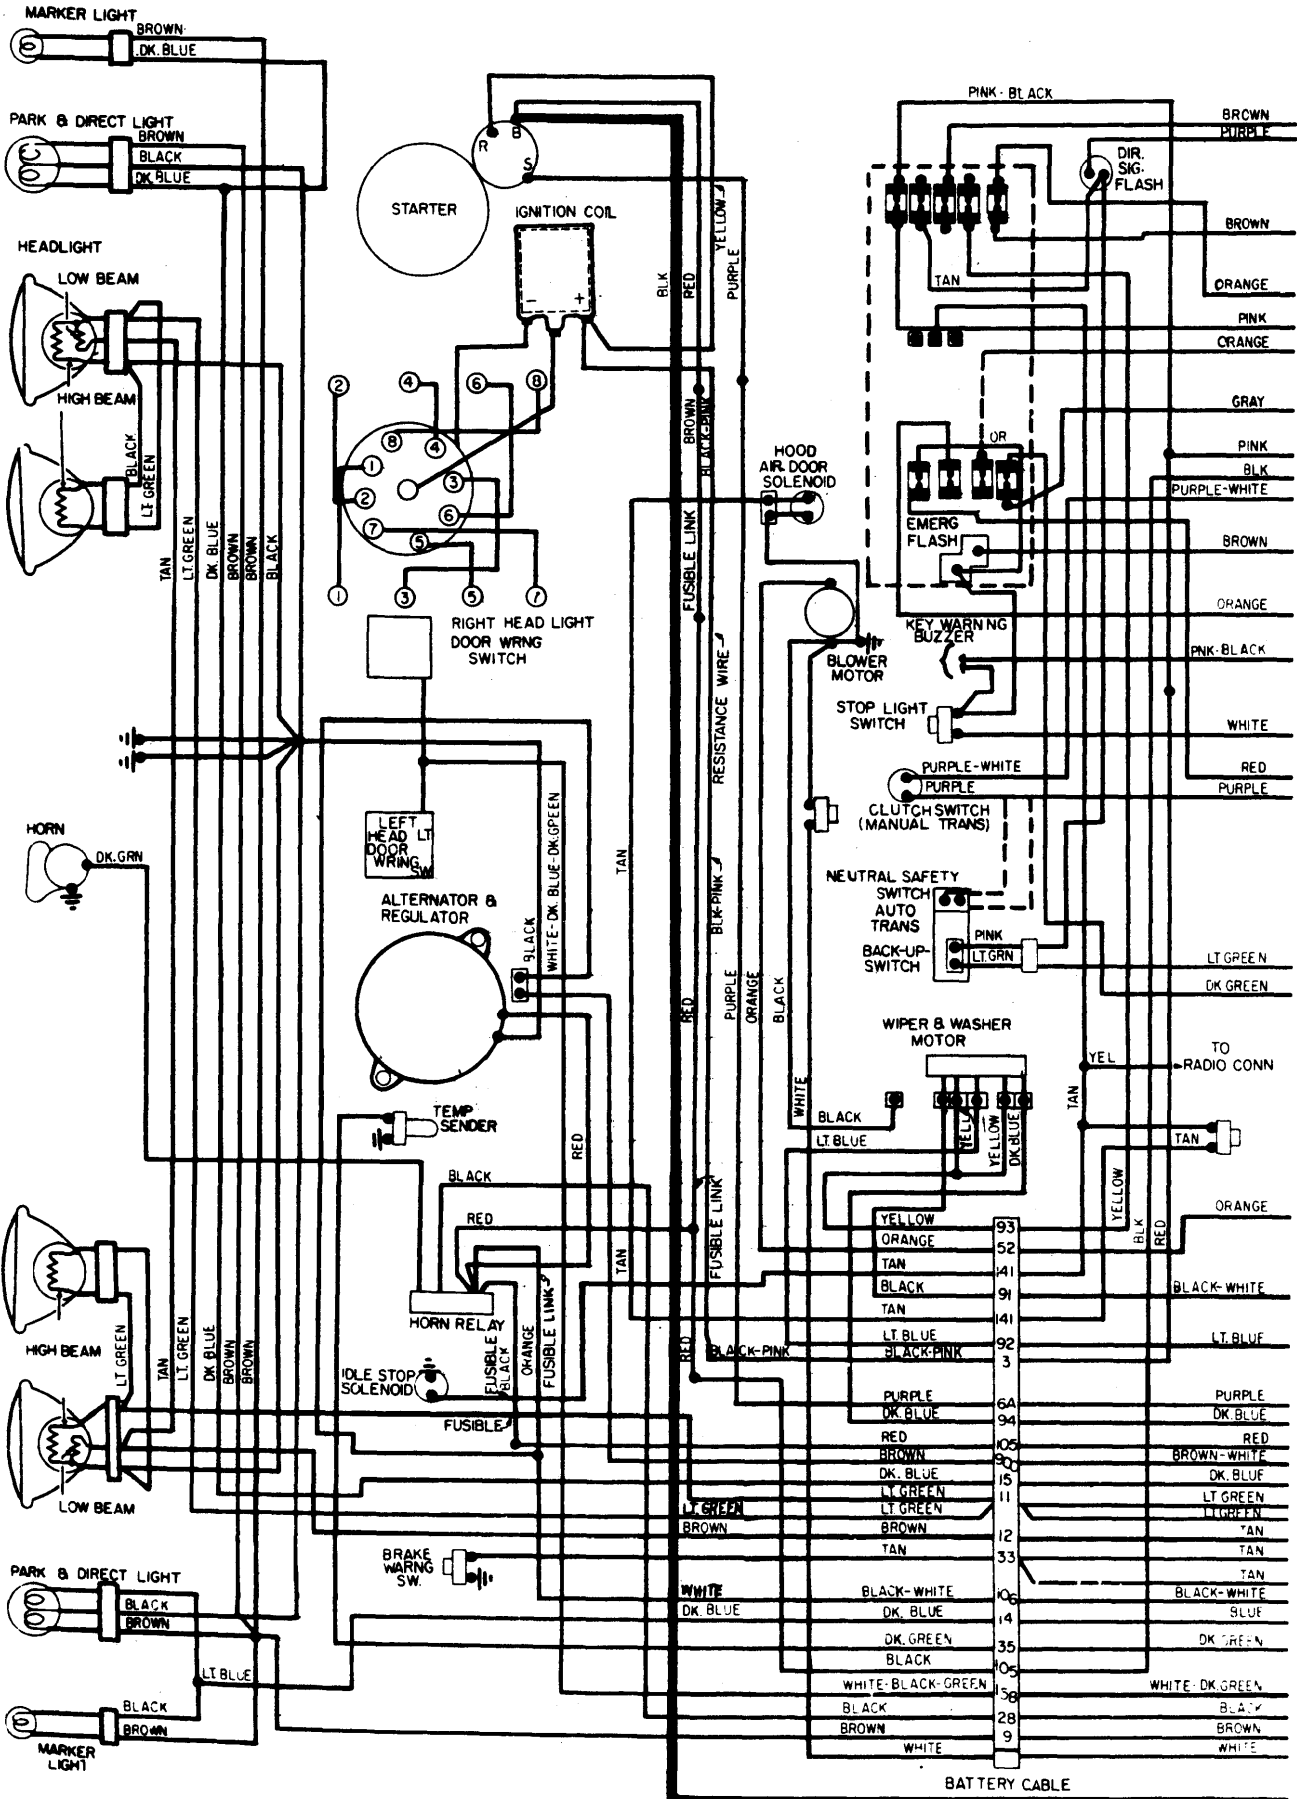

1973 Chevrolet

Corvette

1973 Chevrolet

Corvette

1973 Seat Belt Warning Systems

CORVETTE SEAT BELT WARNING SYSTEM

1973 Electric Windshield Wipers

GENERAL MOTORS DEMAND WIPER SYSTEM

1973 Power Seat Controls

GENERAL MOTORS 2-WAY POWER SEAT WIRING

GENERAL MOTORS SEAT BACK LATCH WIRING

GENERAL MOTORS 6-WAY POWER SEAT WIRING