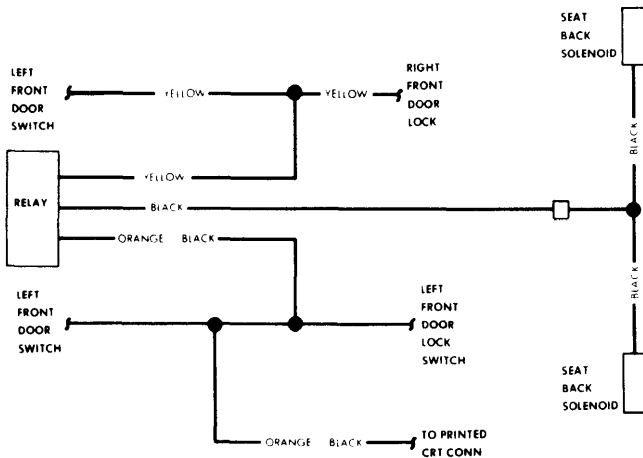

1973 Chevrolet

Corvette

1973 Chevrolet

Corvette

1973 Seat Belt Warning Systems

CORVETTE SEAT BELT WARNING SYSTEM

1973 Electric Windshield Wipers

GENERAL MOTORS DEMAND WIPER SYSTEM

1973 Power Seat Controls

GENERAL MOTORS 2-WAY POWER SEAT WIRING

GENERAL MOTORS SEAT BACK LATCH WIRING

GENERAL MOTORS 6-WAY POWER SEAT WIRING