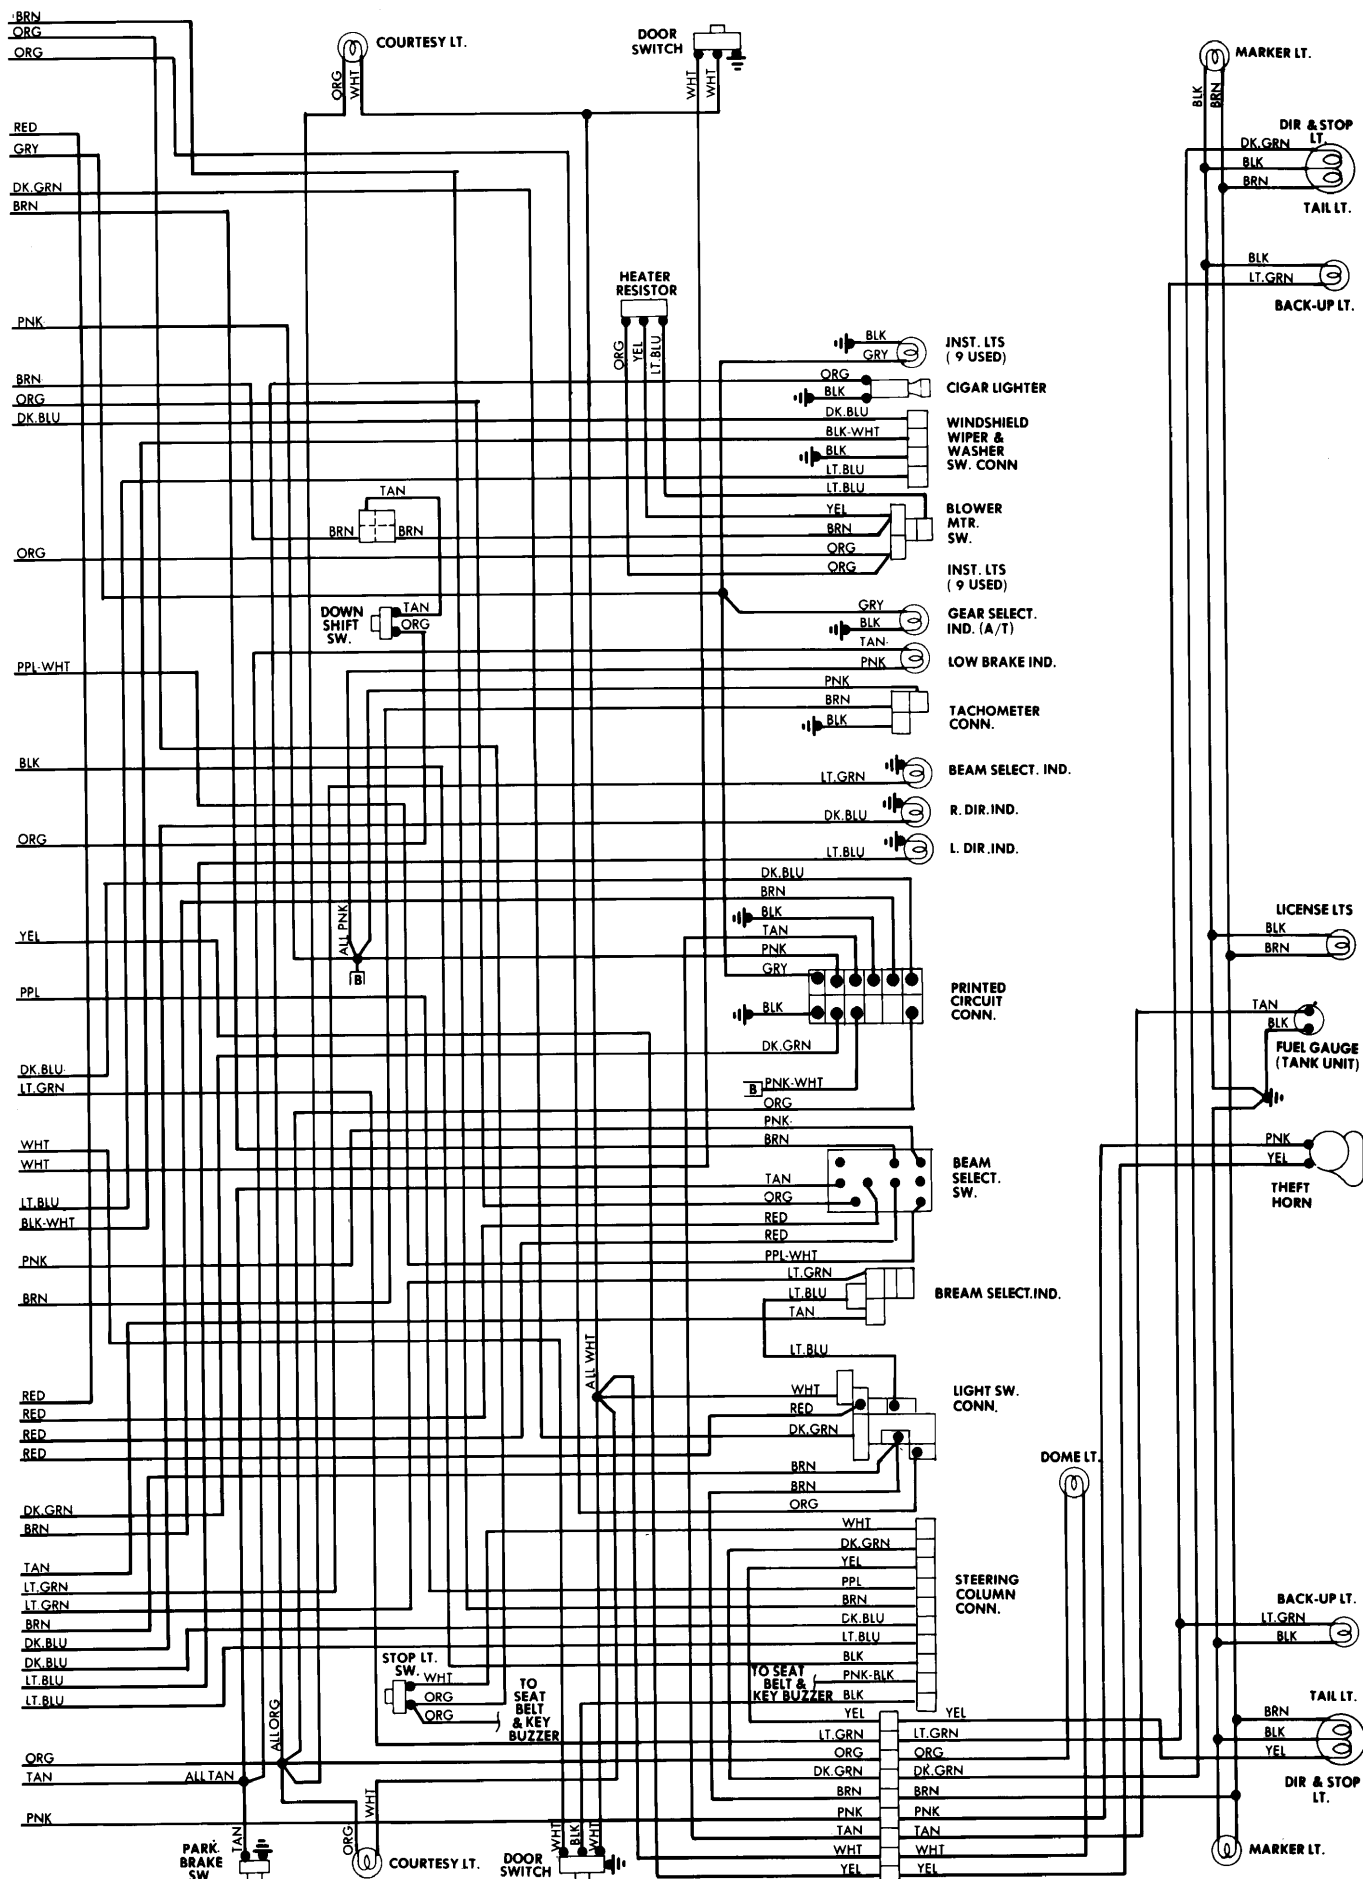

1977

Corvette

1977 Corvette

Corvette Instrument Panel Gauge Cluster

Chevrolet Corvette Anti-Theft Alarm System Wiring Diagram

Chevrolet Corvette

General Motors Motor Actuated Door Lock Wiring Diagram

*General Motors Automatic Headlight Dimmer System
(Guide-Matic) Wiring Diagram*

General Motors Key Warning Buzzer in Horn Relay Wiring Diagram

General Motors Separate Key Warning Buzzer Wiring Diagram Chevrolet

General Motors Seat Belt Warning System Wiring Diagram

General Motors 2-Way Electric Seat Control Wiring Diagram

General Motors Square Motor Wiper System Wiring Diagram

General Motors Round Motor Wiper System Wiring Diagram