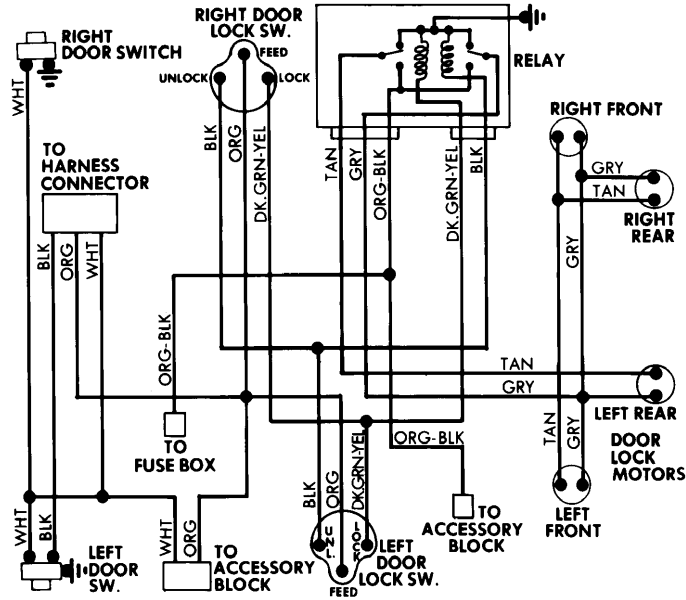

1977

Corvette

1977 Corvette

Corvette Instrument Panel Gauge Cluster

Chevrolet Corvette Anti-Theft Alarm System Wiring Diagram

Chevrolet Corvette

General Motors Motor Actuated Door Lock Wiring Diagram

*General Motors Automatic Headlight Dimmer System
(Guide-Matic) Wiring Diagram*

General Motors Key Warning Buzzer in Horn Relay Wiring Diagram

General Motors Separate Key Warning Buzzer Wiring Diagram Chevrolet

General Motors Seat Belt Warning System Wiring Diagram

General Motors 2-Way Electric Seat Control Wiring Diagram