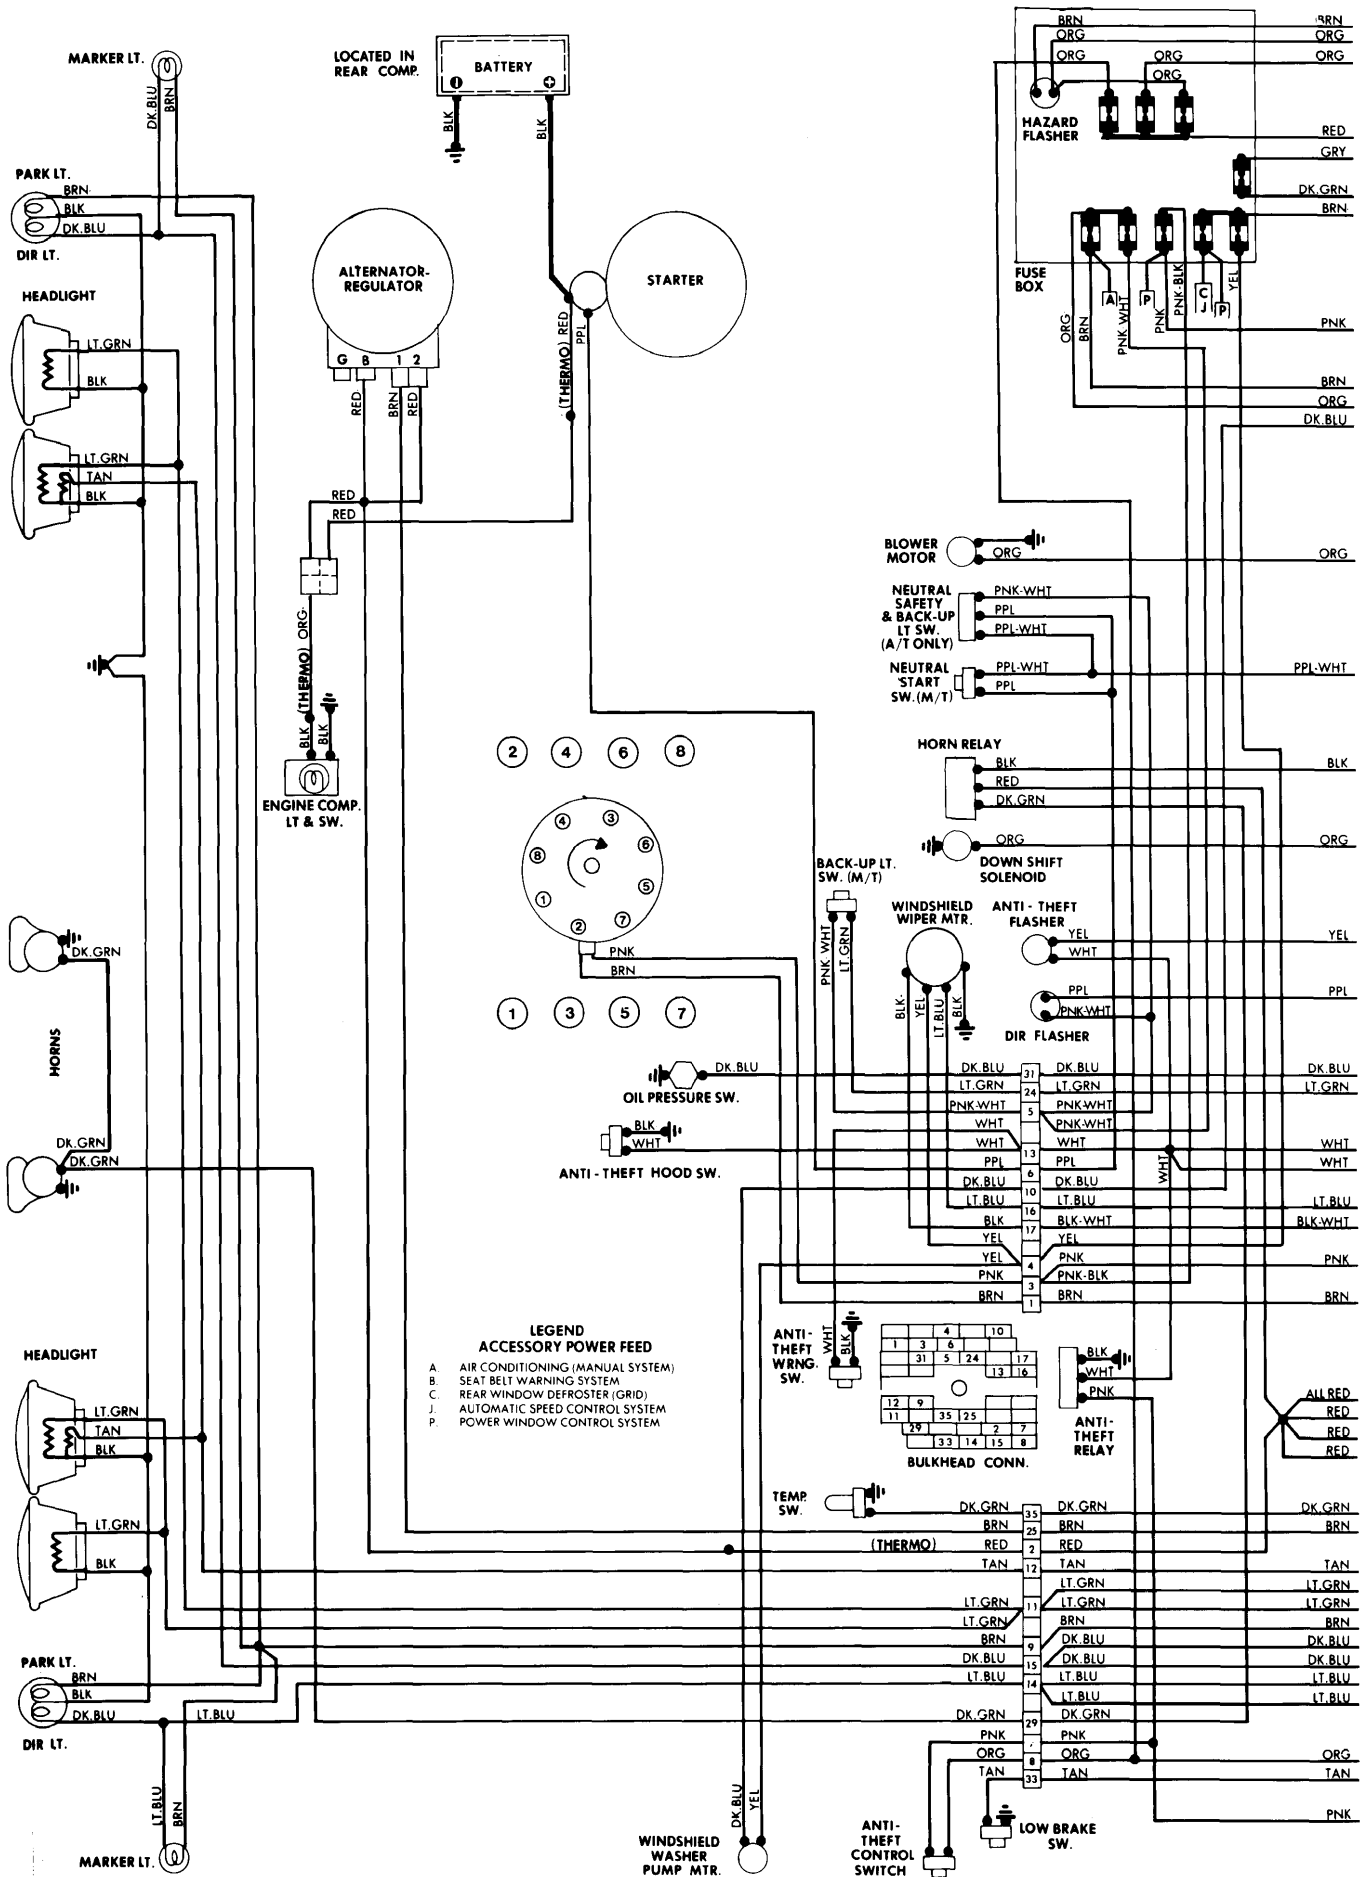

1977

Corvette

1977 Corvette

Corvette Instrument Panel Gauge Cluster

Chevrolet Corvette Anti-Theft Alarm System Wiring Diagram

Chevrolet Corvette

General Motors Motor Actuated Door Lock Wiring Diagram

*General Motors Automatic Headlight Dimmer System
(Guide-Matic) Wiring Diagram*

General Motors Key Warning Buzzer in Horn Relay Wiring Diagram

General Motors Separate Key Warning Buzzer Wiring Diagram Chevrolet

General Motors Seat Belt Warning System Wiring Diagram

General Motors 2-Way Electric Seat Control Wiring Diagram

General Motors Square Motor Wiper System Wiring Diagram

General Motors Round Motor Wiper System Wiring Diagram