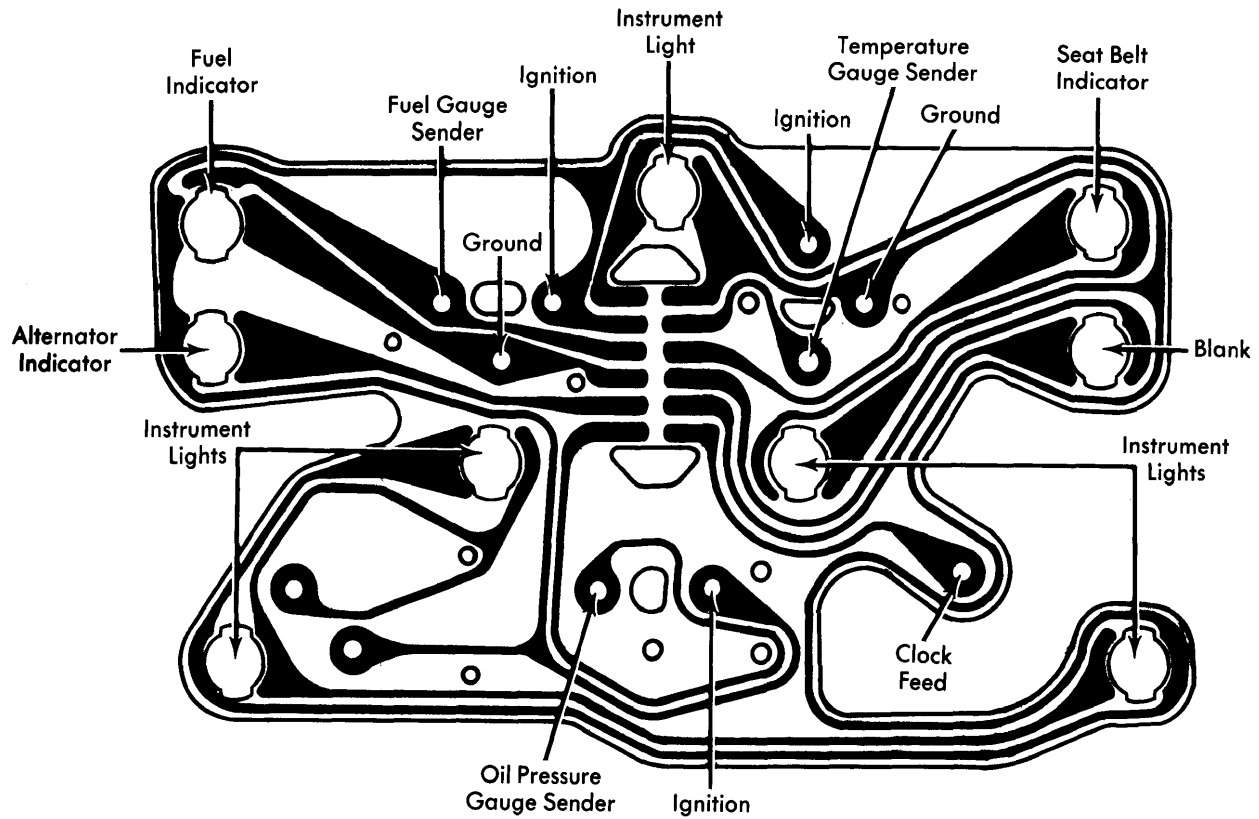

1977

Corvette

1977 Corvette

Corvette Instrument Panel Gauge Cluster

Chevrolet Corvette Anti-Theft Alarm System Wiring Diagram

Chevrolet Corvette

General Motors Motor Actuated Door Lock Wiring Diagram

*General Motors Automatic Headlight Dimmer System
(Guide-Matic) Wiring Diagram*

General Motors Key Warning Buzzer in Horn Relay Wiring Diagram

General Motors Separate Key Warning Buzzer Wiring Diagram Chevrolet

General Motors Seat Belt Warning System Wiring Diagram

General Motors 2-Way Electric Seat Control Wiring Diagram