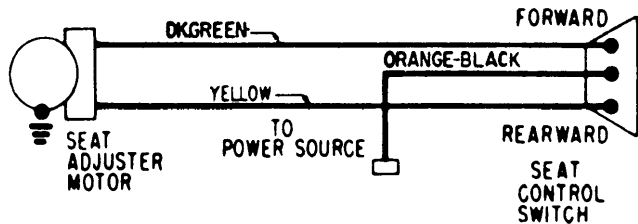

General Motors 2-Way Electric Seat Control Wiring Diagram