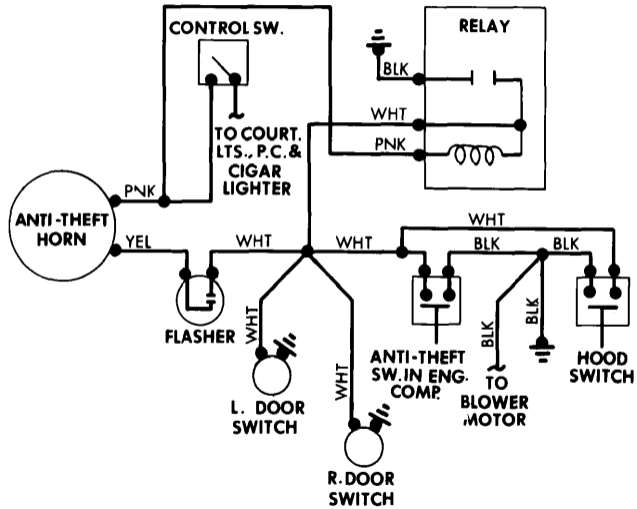

1977

Corvette

1977 Corvette

Corvette Instrument Panel Gauge Cluster

Chevrolet Corvette Anti-Theft Alarm System Wiring Diagram

Chevrolet Corvette

General Motors Motor Actuated Door Lock Wiring Diagram

*General Motors Automatic Headlight Dimmer System
(Guide-Matic) Wiring Diagram*

General Motors Key Warning Buzzer in Horn Relay Wiring Diagram

General Motors Separate Key Warning Buzzer Wiring Diagram Chevrolet

General Motors Seat Belt Warning System Wiring Diagram

General Motors 2-Way Electric Seat Control Wiring Diagram