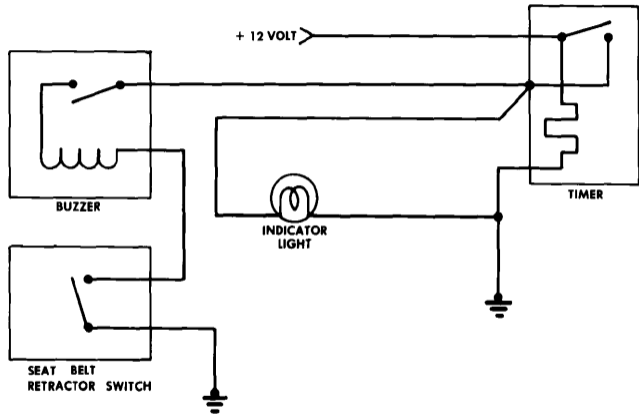

1977

Corvette

1977 Corvette

Corvette Instrument Panel Gauge Cluster

Chevrolet Corvette Anti-Theft Alarm System Wiring Diagram

Chevrolet Corvette

General Motors Motor Actuated Door Lock Wiring Diagram

*General Motors Automatic Headlight Dimmer System
(Guide-Matic) Wiring Diagram*

General Motors Key Warning Buzzer in Horn Relay Wiring Diagram

General Motors Separate Key Warning Buzzer Wiring Diagram Chevrolet

General Motors Seat Belt Warning System Wiring Diagram

General Motors 2-Way Electric Seat Control Wiring Diagram