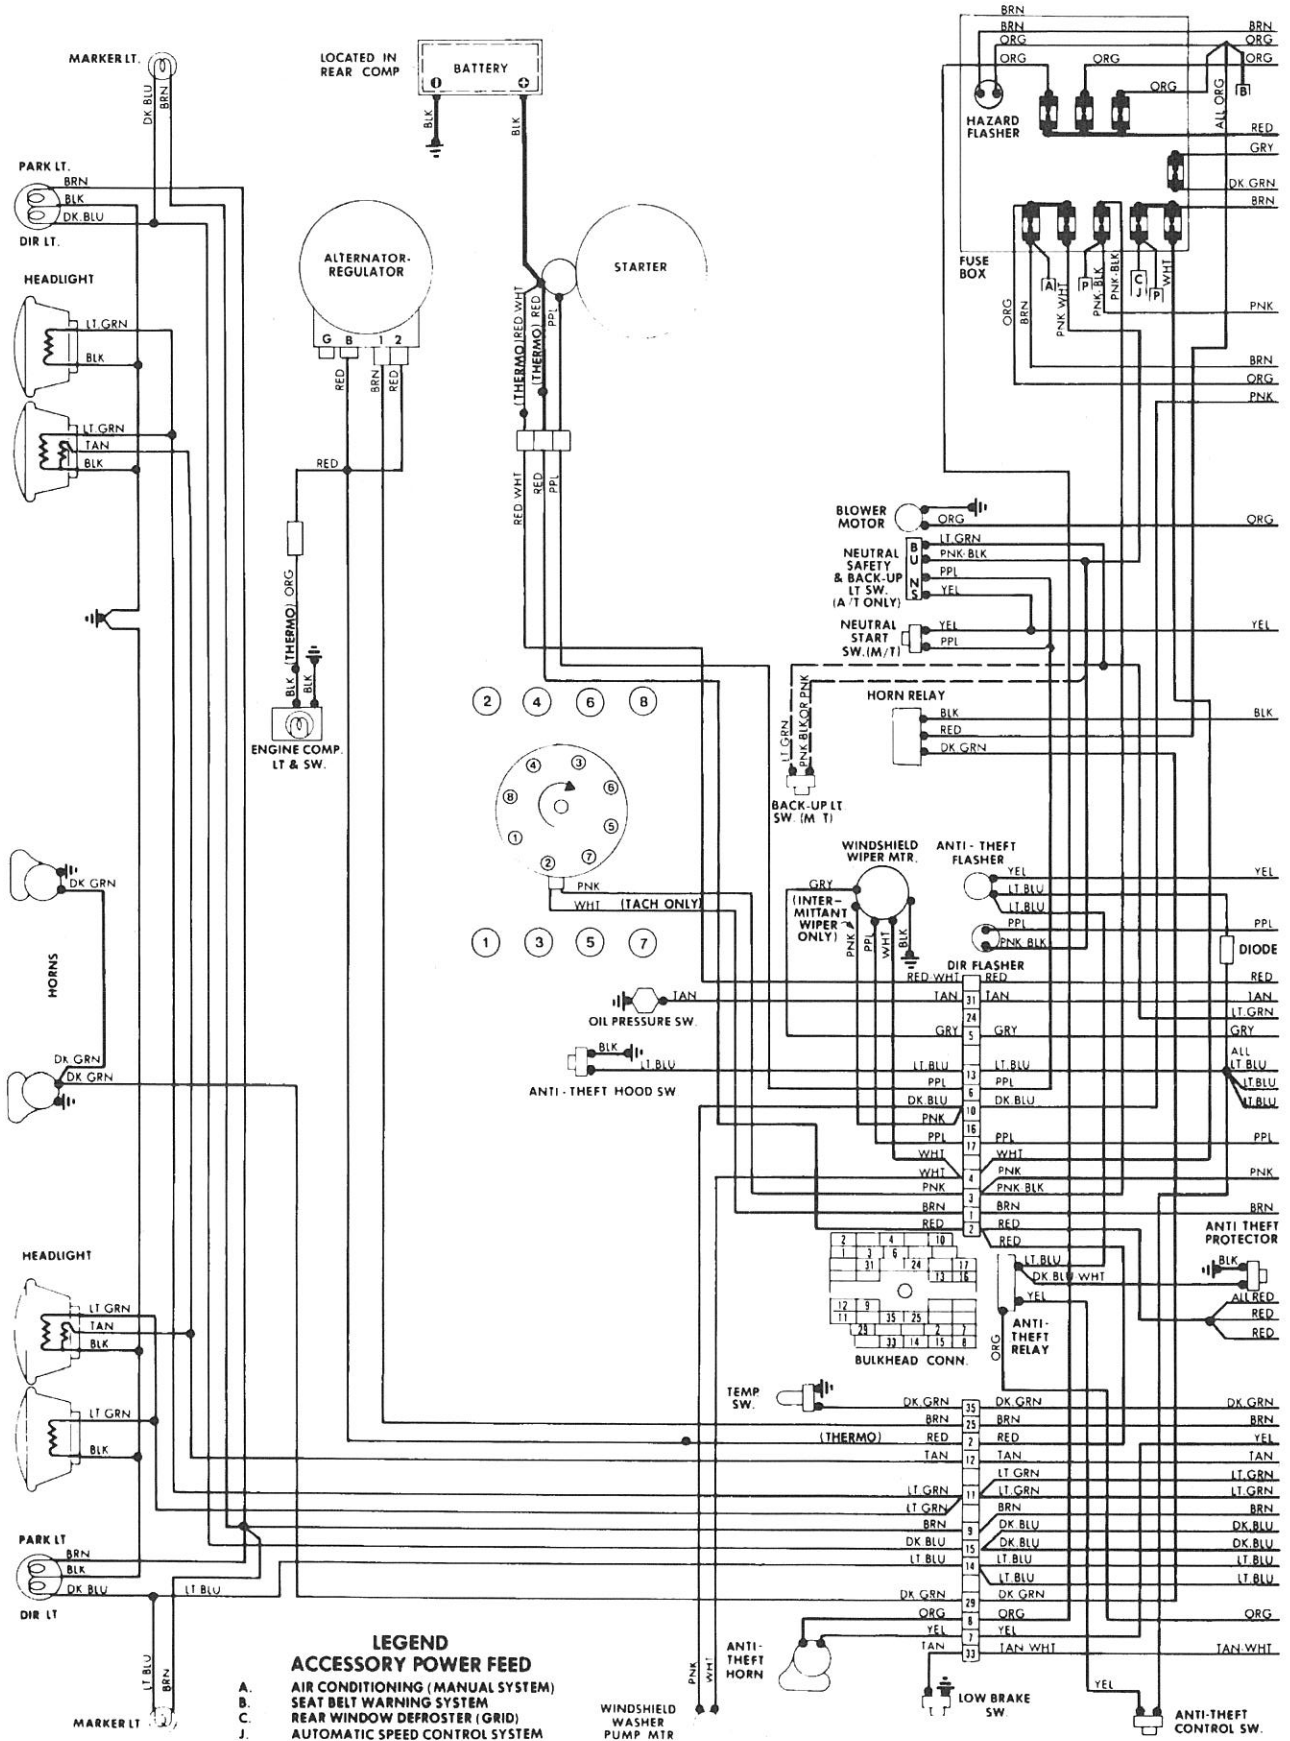

# 1978 Chevrolet

**LEGEND**  
**ACCESSORY POWER FEED**  
 A. AIR CONDITIONING (MANUAL SYSTEM)  
 B. SEAT BELT WARNING SYSTEM  
 C. REAR WINDOW DEFROSTER (GRID)  
 J. AUTOMATIC SPEED CONTROL SYSTEM

WINDSHIELD WASHER PUMP MTR  
 ANTI-THEFT HORN  
 LOW BRAKE SW  
 ANTI-THEFT CONTROL SW.

# 1978 Chevrolet

Corvette

For ACCESSORY Details, see End of Section.