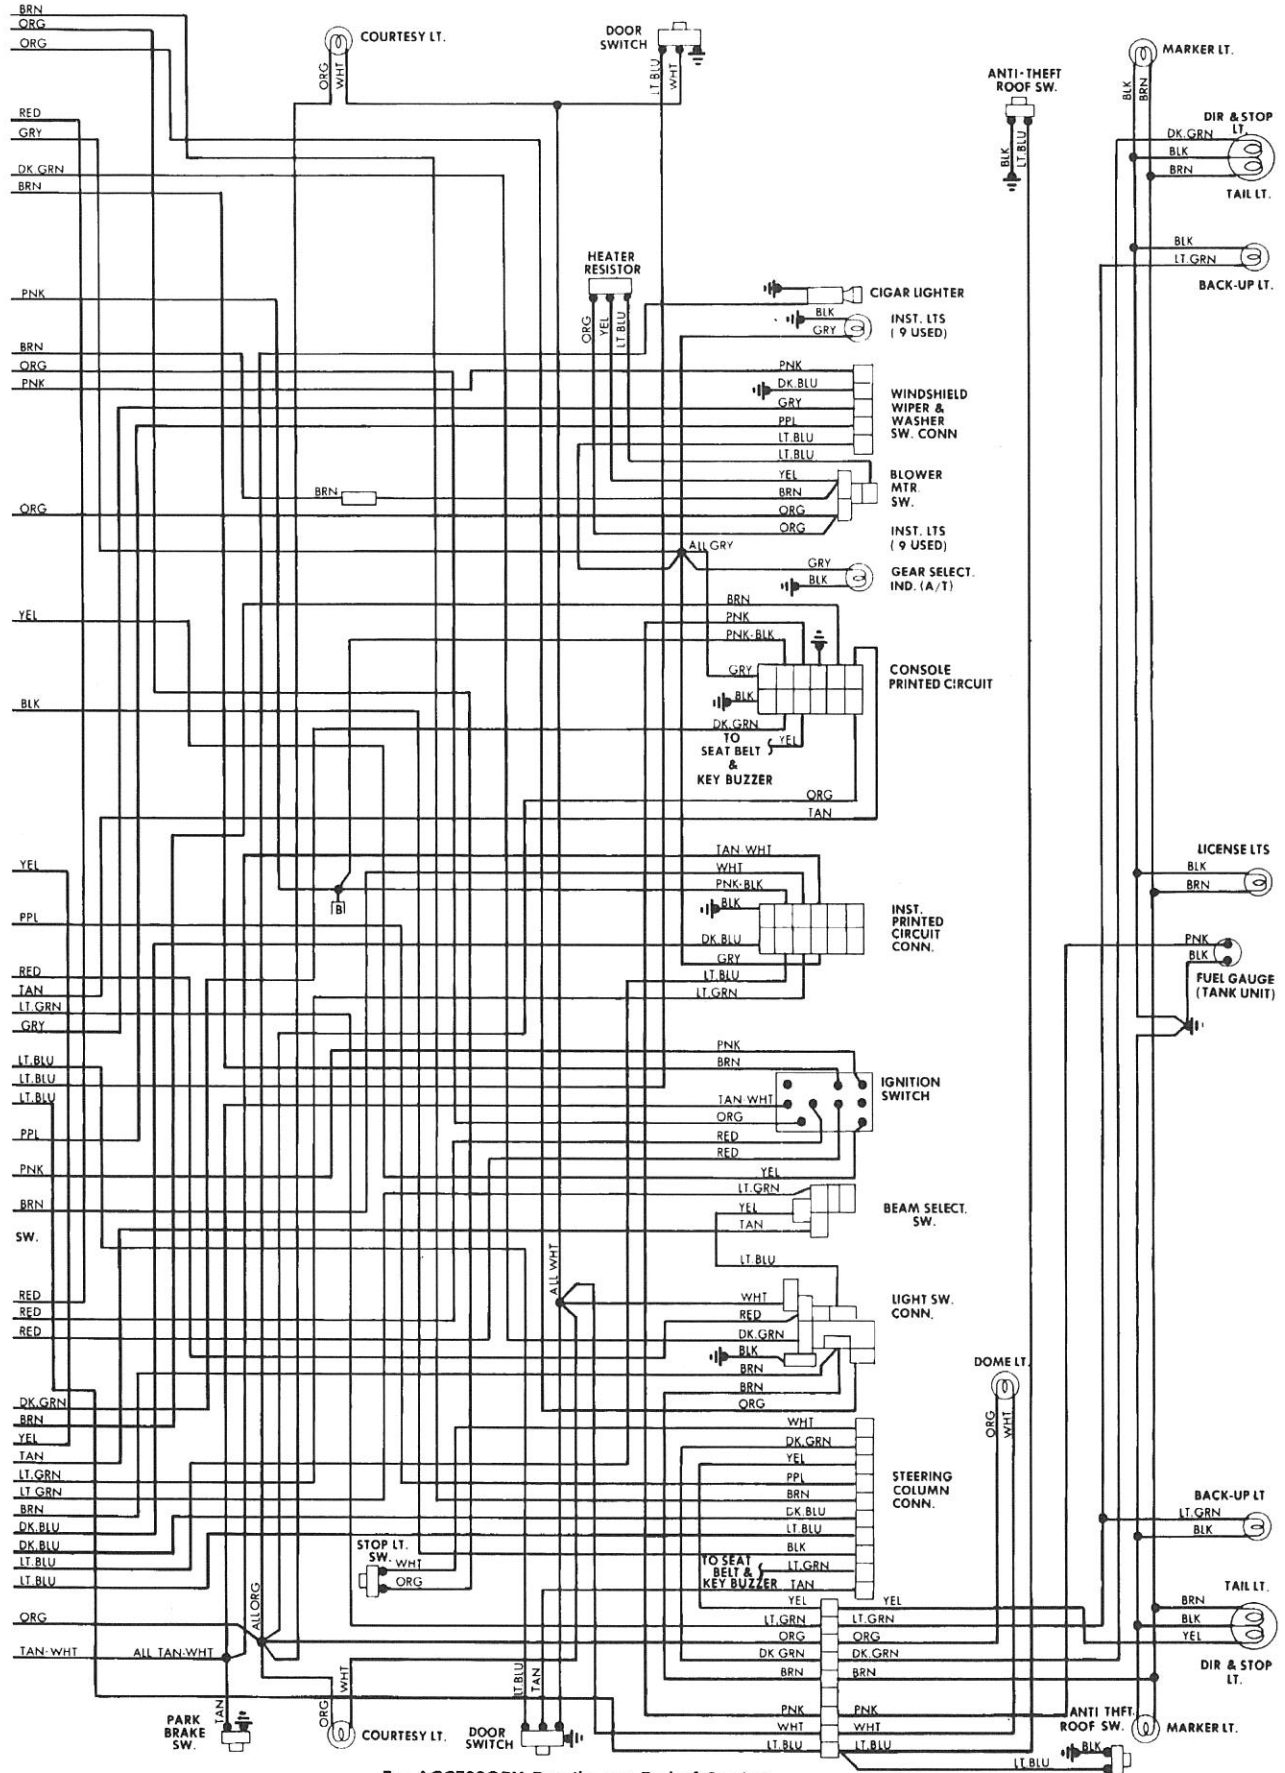

# 1978 Chevrolet

**LEGEND**  
**ACCESSORY POWER FEED**  
 A. AIR CONDITIONING (MANUAL SYSTEM)  
 B. SEAT BELT WARNING SYSTEM  
 C. REAR WINDOW DEFROSTER (GRID)  
 J. AUTOMATIC SPEED CONTROL SYSTEM

WINDSHIELD WASHER PUMP MTR  
 ANTI-THEFT HORN  
 LOW BRAKE SW  
 ANTI-THEFT CONTROL SW.

# 1978 Chevrolet

Corvette

For ACCESSORY Details, see End of Section.